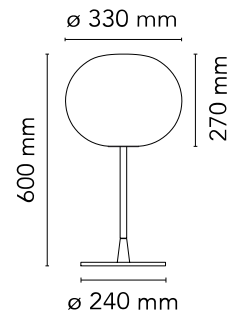

FLOS

F3020000 Silver

Glo-Ball Table 1

Designed by Jasper Morrison, 1998

Halogen - 150W

Table/desk lamp providing diffused light. Diffuser consisting of an externally acid-etched, hand blown, flashed opaline glass and a die-cast threaded ring nut with alodine plating finish. Gray or black painted high-thickness steel base and stem and die-cast aluminum diffuser support. On the cable there is the electronic dimmer which allows the regulation of light brightness.

Are you a professional and your project needs consulting and support?

BOOK AN APPOINTMENT

Main specifications

EAN	8059607002261
Mounting	Table
Environments	Indoor dry location
Light source type	Bulb
Light sources included	No
Lamp category	Halogen
Lamp holders	E27
Icos	HSGS
Number of lamps	1
Power (W)	150

Physical

Colour	Silver
Length (mm)	330
Cord colour	Black
Cord length (mm)	1900
Net weight (kg)	6.7
Package volume (m3)	0.13
IP internal	20

Download

Mounting instructions [↓ PDF](#)

Photometric Files

LDT / IES [↓ LDT](#)

Technical Drawings

2D [↓ ZIP](#)

3D [↓ ZIP](#)

[Bim](#) [↓ ZIP](#)

Schematic light drawing

Luminous flux Luminaire
1252 lm

Photometric

Lighting type	Total
Light distribution	Symmetric
Extreme cut off	No