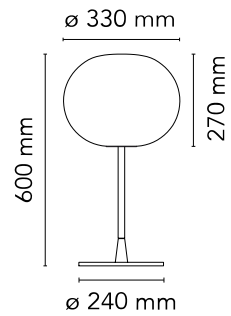

FLOS

F3020000 Silver

Glo-Ball Table 1

Designed by Jasper Morrison, 1998

Halogen - 150W

Table/desk lamp providing diffused light. Diffuser consisting of an externally acid-etched, hand blown, flashed opaline glass and a die-cast threaded ring nut with alodine plating finish. Gray or black painted high-thickness steel base and stem and die-cast aluminum diffuser support. On the cable there is the electronic dimmer which allows the regulation of light brightness.

Are you a professional and your project needs consulting and support?

BOOK AN APPOINTMENT

Main specifications

EAN	8059607002261
Mounting	Table
Environments	Indoor dry location
Light Source Type	Bulb
Lamp category	Halogen
Lamp holders	E27
Ilcos	HSGS
Number of heads	1
Power (W)	150

Physical

Colour	Silver
Cord length (mm)	1900
Net weight (kg)	6.7
Package volume (m3)	0.13
IP internal	20

Download

Mounting instructions [↓ PDF](#)

Spare Parts [↓ PDF](#)

Photometric Files

LDT / IES [↓ LDT](#)

Technical Drawings

2D [↓ ZIP](#)

3D [↓ ZIP](#)

[Bim](#) [↓ ZIP](#)

Schematic light drawing

Photometric

Lighting type	Total
Light distribution	Symmetric
Extreme cut off	No

Electrical