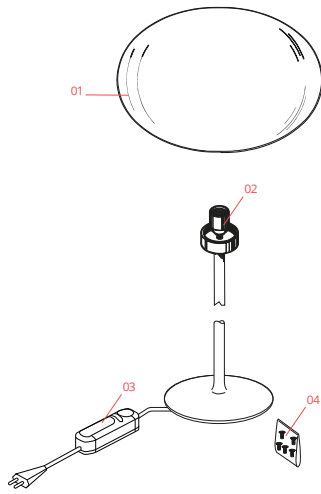

FLOS

F3020000 Silver

Glo-Ball Table 1

Designed by Jasper Morrison, 1998

Halogen - 150W

Table/desk lamp providing diffused light. Diffuser consisting of an externally acid-etched, hand blown, flashed opaline glass and a die-cast threaded ring nut with alodine plating finish. Gray or black painted high-thickness steel base and stem and die-cast aluminum diffuser support. On the cable there is the electronic dimmer which allows the regulation of light brightness.

Physical

Colour	Silver
Cord length (mm)	1900
Net weight (kg)	6.7
Package volume (m3)	0.13
IP internal	20

Download

Mounting instructions [↓ PDF](#)

Spare Parts [↓ PDF](#)

Photometric Files

LDT / IES [↓ LDT](#)

LED Lamp E27 15W 2700K T38

NOT INCLUDED

RF32289

LED Lamp E27 15W 3000K T38

Spare Parts

- | | | |
|-----|--|-----------|
| 01. | Glo-Ball 1 opal diffuser. Grey
Base | F3050061 |
| 02. | New version lamp holder | RF2500200 |
| 03. | Black Dimmer Switch | RF28206 |
| 04. | Kit of 5 white feed pads for base | RF3020100 |