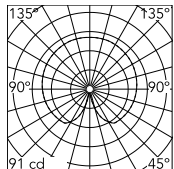

Physical

Colour	Silver
Length (mm)	330
Cord colour	Black
Cord length (mm)	1900
Net weight (kg)	6.7
Package volume (m3)	0.13
IP internal	20

Download

Mounting instructions [↓ PDF](#)

Photometric Files

LDT / IES [↓ LDT](#)

Technical Drawings

2D [↓ ZIP](#)

3D [↓ ZIP](#)

[Bim](#) [↓ ZIP](#)

Schematic light drawing

Luminous flux Luminaire
1252 lm

Photometric

Lighting type	Total
Light distribution	Symmetric
Extreme cut off	No