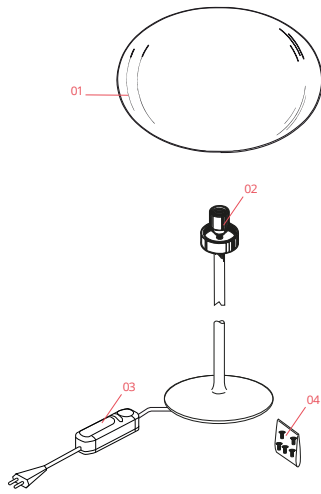

FLOS

F3020000 Silver

Glo-Ball Table 1

Designed by Jasper Morrison, 1998

Halogen - 150W

Table/desk lamp providing diffused light. Diffuser consisting of an externally acid-etched, hand blown, flashed opaline glass and a die-cast threaded ring nut with alodine plating finish. Gray or black painted high-thickness steel base and stem and die-cast aluminum diffuser support. On the cable there is the electronic dimmer which allows the regulation of light brightness.

Physical

Colour	Silver
Length (mm)	330
Cord colour	Black
Cord length (mm)	1900
Net weight (kg)	6.7
Package volume (m3)	0.13
IP internal	20

Download

Mounting instructions [↓ PDF](#)

Photometric Files

LDT / IES [↓ LDT](#)

Technical Drawings

2D [↓ ZIP](#)

3D [↓ ZIP](#)

[Bim](#) [↓ ZIP](#)

Schematic light drawing

Luminous flux Luminaire
1252 lm

Photometric

Lighting type	Total
Light distribution	Symmetric
Extreme cut off	No

NOT INCLUDED

RF32289

LED Lamp E27 15W 3000K T38

Spare Parts

- | | | |
|-----|-----------------------------------|-----------|
| 01. | Glo-Ball 1 opal diffuser. Grey | F3050061 |
| | Base | |
| 02. | New version lamp holder | RF2500200 |
| 03. | Black Dimmer Switch | RF28206 |
| 04. | Kit of 5 white feed pads for base | RF3020100 |