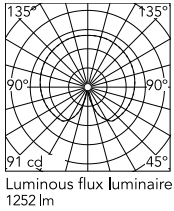

Physical

Colour	Silver
Cord length (mm)	1900
Net weight (kg)	6.7
Package volume (m3)	0.13
IP internal	20

Download

Mounting instructions [↓ PDF](#)

Spare Parts [↓ PDF](#)

Photometric Files

LDT / IES [↓ LDT](#)

Technical Drawings

2D [↓ ZIP](#)

3D [↓ ZIP](#)

[Bim](#) [↓ ZIP](#)

Schematic light drawing

Photometric

Lighting type	Total
Light distribution	Symmetric
Extreme cut off	No

Electrical