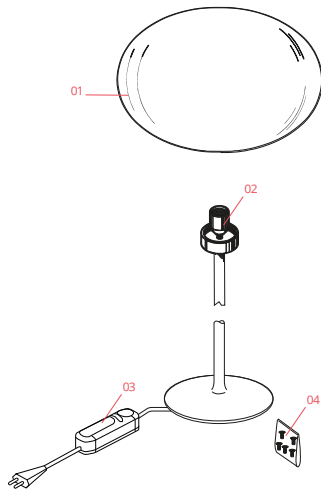

FLOS

F3020000 Silver

Glo-Ball Table 1

Designed by Jasper Morrison, 1998

Halogen - 150W

Table/desk lamp providing diffused light. Diffuser consisting of an externally acid-etched, hand blown, flashed opaline glass and a die-cast threaded ring nut with alodine plating finish. Gray or black painted high-thickness steel base and stem and die-cast aluminum diffuser support. On the cable there is the electronic dimmer which allows the regulation of light brightness.

Physical

Colour	Silver
Cord length (mm)	1900
Net weight (kg)	6.7
Package volume (m3)	0.13
IP internal	20

Download

[Mounting instructions](#) PDF

[Spare Parts](#) PDF

Photometric Files

[LDT / IES](#) LDT

Technical Drawings

Bulbs

NOT INCLUDED

RF32288

LED Lamp E27 15W 2700K T38

NOT INCLUDED

RF32289

LED Lamp E27 15W 3000K T38

Spare Parts

- | | | |
|-----|--|-----------|
| 01. | Glo-Ball 1 opal diffuser. Grey
Base | F3050061 |
| 02. | New version lamp holder | RF2500200 |
| 04. | Kit of 5 white feed pads for base | RF3020100 |

DOWNLOAD

F3050061