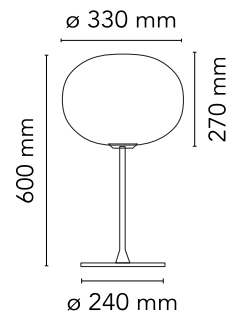

FLOS

F3020000 Silver

Glo-Ball Table 1

Designed by Jasper Morrison, 1998

Halogen - 150W

Table/desk lamp providing diffused light. Diffuser consisting of an externally acid-etched, hand blown, flashed opaline glass and a die-cast threaded ring nut with alodine plating finish. Gray or black painted high-thickness steel base and stem and die-cast aluminum diffuser support. On the cable there is the electronic dimmer which allows the regulation of light brightness.

Are you a professional and your project needs consulting and support?

[BOOK AN APPOINTMENT](#)

Main specifications

EAN	8059607002261
Mounting	Table
Environments	Indoor dry location
Light Source Type	Bulb
Lamp category	Halogen
Lamp holders	E27
Ilcos	HSGS
Number of heads	1
Power (W)	150

Physical

Colour	Silver
Cord length (mm)	1900
Net weight (kg)	6.7
Package volume (m3)	0.13
IP internal	20

Download

[Mounting instructions](#) PDF

[Spare Parts](#) PDF

Photometric Files

[LDT / IES](#) LDT

Technical Drawings