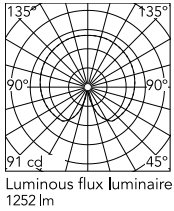

Schematic light drawing

Photometric

Lighting type	Total
Light distribution	Symmetric

Electrical

Insulation class	II
Frequency (Hz)	50/60
Main voltage (Vac)	220-240
LED voltage Vf (Vdc)	null
Dimmable	Yes
Dimming interface	Dimmer Integrated
Plug type	Type C
Batteries inside	No
Charging min time	No