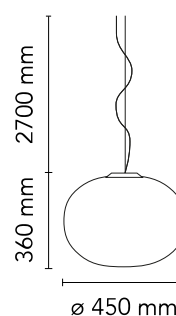

## Glo-Ball Suspension 2

Designed by Jasper Morrison, 1998

Halogen - 150W

Suspension lamp providing diffused light. Diffuser consisting of an externally acid-etched, hand blown, flashed opaline glass. Transparent, injection molded polycarbonate diffuser support. 30% fiberglass reinforced injection-molded polyamide rose; pressed and galvanized ceiling fitting. Steel suspension cable.

### Physical

Colour	White
Length (mm)	450
Cord colour	Clear
Cord length (mm)	2700
Canopy colour	White
Canopy dimension (mm)	146
Canopy height (mm)	36
Net weight (kg)	3.77
Package volume (m3)	0.13
IP internal	20