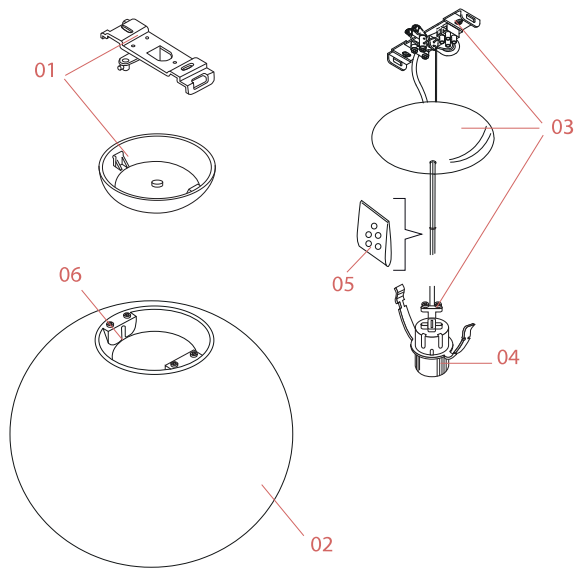

## Spare Parts

- |     |                                     |           |
|-----|-------------------------------------|-----------|
| 01. | White rose assembly                 | RA3690209 |
| 02. | Glo-Ball 2 white diffuser           | F3015061  |
| 03. | Glo-Ball electrical wiring assembly | A2512000A |
| 04. | Bjb e27 lamp holder                 | RF04322   |
| 05. | Kit of 5 or rings                   | RF05382   |
| 06. | Ring nut assembly for diffuser 2    | RF09514   |