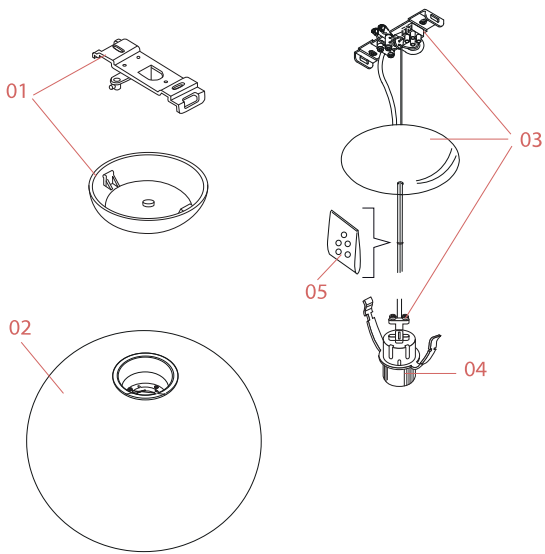

FLOS

F3005061 White

Glo-Ball Suspension 1

Designed by Jasper Morrison, 1998

Halogen - 150W

Suspension lamp providing diffused light. Diffuser consisting of an externally acid-etched, hand blown, flashed opaline glass. Gloss white painted pressed steel diffuser support. 30% fiberglass reinforced injection-molded polyamide rose; pressed and galvanized ceiling fitting. Steel suspension cable.

Physical

Colour	White
Cord length (mm)	2700
Net weight (kg)	2.55
Package volume (m3)	0.07
IP internal	20

Download

[Mounting instructions](#) PDF

[Spare Parts](#) PDF

Photometric Files

[LDT / IES](#) LDT

Technical Drawings

Bulbs

NOT INCLUDED

RF32288

LED Lamp E27 15W 2700K T38

NOT INCLUDED

RF32289

LED Lamp E27 15W 3000K T38

Spare Parts

- | | | |
|-----|-------------------------------------|-----------|
| 01. | White rose assembly | RA3690209 |
| 02. | Glo-Ball 1 white diffuser | F3007061 |
| 03. | Glo-ball electrical wiring assembly | F3006061 |
| 04. | New version lamp holder | RF2500200 |
| 05. | Kit of 5 or rings | RF05382 |