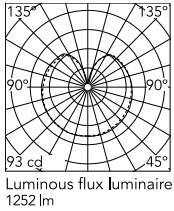

Schematic light drawing

Photometric

Lighting type	Total
Light distribution	Roto symmetric

Electrical

Insulation class	I
Frequency (Hz)	50/60
Main voltage (Vac)	220-250
LED voltage Vf (Vdc)	null
Dimmable	Yes
Dimming interface	Remote Dimmable (Dimmer Not Included)
Batteries inside	No
Charging min time	No