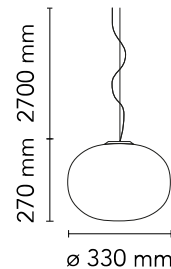

Halogen - 150W

Suspension lamp providing diffused light. Diffuser consisting of an externally acid-etched, hand blown, flashed opaline glass. Gloss white painted pressed steel diffuser support. 30% fiberglass reinforced injection-molded polyamide rose; pressed and galvanized ceiling fitting. Steel suspension cable.

Are you a professional and your project needs consulting and support?

[BOOK AN APPOINTMENT](#)