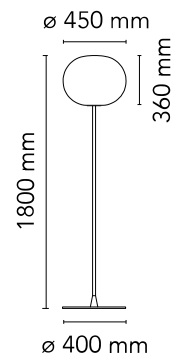

Floor lamp providing diffused light. Diffuser consisting of an externally acid-etched, hand blown, flashed opaline glass and a die-cast threaded ring nut with alodine plating finish. Gray or black painted high-thickness steel base and stem and die-cast aluminum diffuser support. On the cable there is the electronic dimmer which allows the regulation of light brightness.

Are you a professional and your project needs consulting and support?

[BOOK AN APPOINTMENT](#)