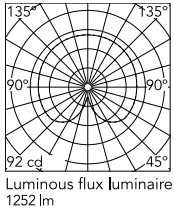

Physical

Colour	Matte Black
Cord length (mm)	1800
Net weight (kg)	17.65
Package volume (m3)	0.53
IP internal	20

Download

Mounting instructions [↓ PDF](#)

Spare Parts [↓ PDF](#)

Photometric Files

LDT / IES [↓ LDT](#)

Technical Drawings

2D [↓ ZIP](#)

3D [↓ ZIP](#)

[Bim](#) [↓ ZIP](#)

Schematic light drawing

Photometric

Lighting type	Total
Light distribution	Roto symmetric

Electrical