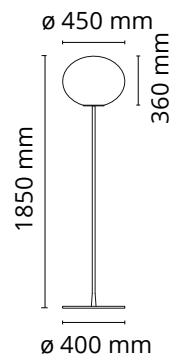

FLOS

■ F3030031 Matte Black

Glo-Ball Floor 3

Designed by Jasper Morrison, 1998

Halogen - 150W

Floor lamp providing diffused light. Diffuser consisting of an externally acid-etched, hand blown, flashed opaline glass and a die-cast threaded ring nut with alodine plating finish. Gray or black painted high-thickness steel base and stem and die-cast aluminum diffuser support. On the cable there is the electronic dimmer which allows the regulation of light brightness.

Are you a professional and your project needs consulting and support?

BOOK AN APPOINTMENT

Main specifications

EAN	8059607002490
Mounting	Floor
Environments	Indoor dry location
Light Source Type	Bulb
Lamp category	Halogen
Lamp holders	E27
Ilcos	HSGS
Number of heads	1
Power (W)	150

Physical

Colour	Matte Black
Cord length (mm)	1800
Net weight (kg)	17.65
Package volume (m3)	0.53
IP internal	20

Download

Mounting instructions [↓ PDF](#)

Spare Parts [↓ PDF](#)

Photometric Files

LDT / IES [↓ LDT](#)

Technical Drawings

2D [↓ ZIP](#)

3D [↓ ZIP](#)

[Bim](#) [↓ ZIP](#)

Schematic light drawing

Photometric

Lighting type	Total
Light distribution	Roto symmetric

Electrical