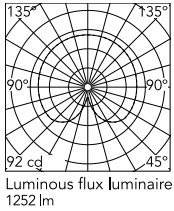

Physical

Colour	Silver
Length (mm)	450
Cord length (mm)	1800
Net weight (kg)	17.65
Package volume (m3)	0.53
IP internal	20

Download

- Mounting instructions [↓ PDF](#)
- Spare Parts [↓ PDF](#)

Photometric Files

- LDT / IES [↓ LDT](#)

Technical Drawings

- 2D [↓ ZIP](#)
- 3D [↓ ZIP](#)
- [Bim](#) [↓ ZIP](#)

Schematic light drawing

Photometric

Lighting type	Total
Light distribution	Roto symmetric
Extreme cut off	No

Electrical