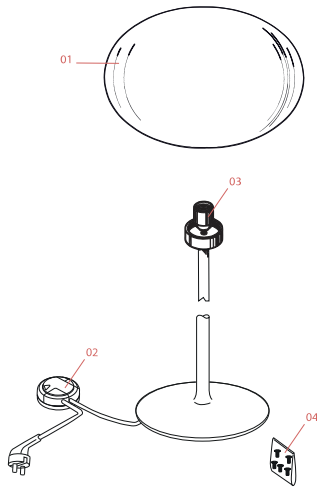

Spare Parts

01.	Glo-Ball 2 opal diffuser. Grey Base	F3055061
02.	Led rondo' dimmer 220/240v 40- 250w 4-100w	RF28045
03.	New version lamp holder	RF2500200
04.	Kit of 5 white feed pads for base	RF3020100

DOWNLOAD