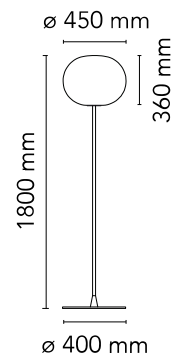

FLOS

F3030000 Silver

Glo-Ball Floor 3

Designed by Jasper Morrison, 1998

Halogen - 150W

Floor lamp providing diffused light. Diffuser consisting of an externally acid-etched, hand blown, flashed opaline glass and a die-cast threaded ring nut with alodine plating finish. Gray or black painted high-thickness steel base and stem and die-cast aluminum diffuser support. On the cable there is the electronic dimmer which allows the regulation of light brightness.

Are you a professional and your project needs consulting and support?

BOOK AN APPOINTMENT

Main specifications

EAN	8059607002483
Mounting	Floor
Environments	Indoor dry location
Light Source Type	Bulb
Lamp category	Halogen
Lamp holders	E27
Ilcos	HSGS
Number of heads	1
Power (W)	150

Physical

Colour	Silver
Length (mm)	450
Cord length (mm)	1800
Net weight (kg)	17.65
Package volume (m3)	0.53
IP internal	20

Download

- Mounting instructions [↓ PDF](#)
- Spare Parts [↓ PDF](#)

Photometric Files