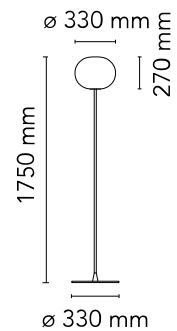

## Glo-Ball Floor 2

Designed by Jasper Morrison, 1998

Halogen - 150W

Floor lamp providing diffused light. Diffuser consisting of an externally acid-etched, hand blown, flashed opaline glass and a die-cast threaded ring nut with alodine plating finish. Gray or black painted high-thickness steel base and stem and die-cast aluminum diffuser support. On the cable there is the electronic dimmer which allows the regulation of light brightness.

### Main specifications

EAN	8059607002599
Mounting	Floor
Environments	Indoor dry location
Light Source Type	Bulb
Lamp category	Halogen
Lamp holders	E27
Iicos	HSGS
Number of heads	1
Power (W)	150

### Physical

Colour	Matte Black
Length (mm)	330
Cord length (mm)	1800
Net weight (kg)	12.56
Package volume (m3)	0.34
IP internal	20