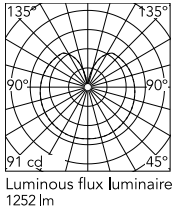

Physical

Colour	Matte Black
Cord length (mm)	1800
Net weight (kg)	12.36
Package volume (m3)	0.34
IP internal	20

Download

[Mounting instructions](#) PDF

[Spare Parts](#) PDF

Photometric Files

[LDT / IES](#) LDT

Technical Drawings

[2D](#) ZIP

[3D](#) ZIP

[Bim](#) ZIP

Schematic light drawing

Photometric

Lighting type	Total
Light distribution	Roto symmetric

Electrical