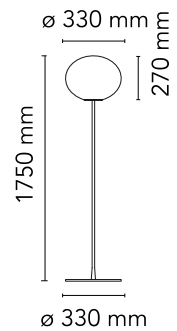

FLOS

■ F3032031 Matte Black

Glo-Ball Floor 2

Designed by Jasper Morrison, 1998

Halogen - 150W

Floor lamp providing diffused light. Diffuser consisting of an externally acid-etched, hand blown, flashed opaline glass and a die-cast threaded ring nut with alodine plating finish. Gray or black painted high-thickness steel base and stem and die-cast aluminum diffuser support. On the cable there is the electronic dimmer which allows the regulation of light brightness.

Are you a professional and your project needs consulting and support?

[BOOK AN APPOINTMENT](#)

Main specifications

EAN	8059607002599
Mounting	Floor
Environments	Indoor dry location
Light Source Type	Bulb
Lamp category	Halogen
Lamp holders	E27
Ilcos	HSGS
Number of heads	1
Power (W)	150

Physical

Colour	Matte Black
Cord length (mm)	1800
Net weight (kg)	12.36
Package volume (m3)	0.34
IP internal	20

Download

[Mounting instructions](#) PDF

[Spare Parts](#) PDF

Photometric Files

[LDT / IES](#) LDT

Technical Drawings

[2D](#) ZIP

[3D](#) ZIP

[Bim](#) ZIP

Schematic light drawing

Photometric

Lighting type	Total
Light distribution	Roto symmetric

Electrical