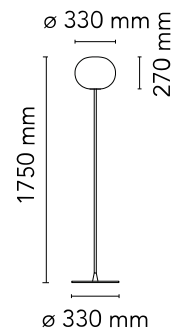

## Glo-Ball Floor 2

Designed by Jasper Morrison, 1998

Halogen - 150W

Floor lamp providing diffused light. Diffuser consisting of an externally acid-etched, hand blown, flashed opaline glass and a die-cast threaded ring nut with alodine plating finish. Gray or black painted high-thickness steel base and stem and die-cast aluminum diffuser support. On the cable there is the electronic dimmer which allows the regulation of light brightness.

### Main specifications

|                   |                     |
|-------------------|---------------------|
| EAN               | 8059607002582       |
| Mounting          | Floor               |
| Environments      | Indoor dry location |
| Light Source Type | Bulb                |
| Lamp category     | Halogen             |
| Lamp holders      | E27                 |
| Ilcos             | HSGS                |
| Number of heads   | 1                   |
| Power (W)         | 150                 |

### Physical

|                     |        |
|---------------------|--------|
| Colour              | Silver |
| Length (mm)         | 330    |
| Cord length (mm)    | 1800   |
| Net weight (kg)     | 12.56  |
| Package volume (m3) | 0.34   |
| IP internal         | 20     |