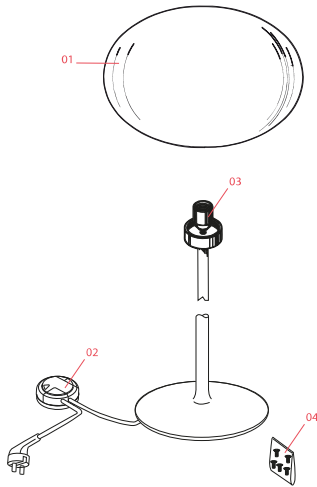

Spare Parts

01.	Glo-Ball 1 opal diffuser. Grey Base	F3050061
02.	Led rondo' dimmer 220/240v 40- 250w 4-100w	RF28045
03.	New version lamp holder	RF2500200
04.	Kit of 5 white feed pads for base	RF3020100

DOWNLOAD