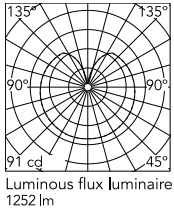

### Physical

|                     |        |
|---------------------|--------|
| Colour              | Silver |
| Length (mm)         | 330    |
| Cord length (mm)    | 1800   |
| Net weight (kg)     | 12.56  |
| Package volume (m3) | 0.34   |
| IP internal         | 20     |

### Technical Drawings

2D [↓ ZIP](#)

3D [↓ ZIP](#)

[Bim](#) [↓ ZIP](#)

## Schematic light drawing