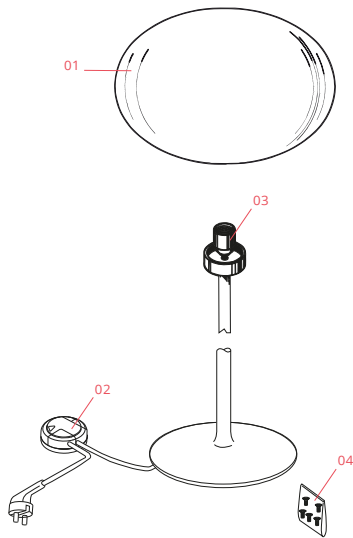

FLOS

F3031031 Matte Black

Glo-Ball Floor 1

Designed by Jasper Morrison, 1998

Halogen - 150W

Floor lamp providing diffused light. Diffuser consisting of an externally acid-etched, hand blown, flashed opaline glass and a die-cast threaded ring nut with alodine plating finish. Gray or black painted high-thickness steel base and stem and die-cast aluminum diffuser support. On the cable there is the electronic dimmer which allows the regulation of light brightness.

Physical

Colour	Matte Black
Length (mm)	330
Cord length (mm)	2300
Net weight (kg)	12.4
Package volume (m3)	0.27
IP internal	20

Download

Mounting instructions [↓ PDF](#)
Spare Parts [↓ PDF](#)

Photometric Files

Bulbs

NOT INCLUDED

RF32288

LED Lamp E27 15W 2700K T38

NOT INCLUDED

RF32289

LED Lamp E27 15W 3000K T38

Spare Parts