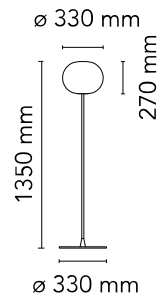

FLOS

F3031031 Matte Black

Glo-Ball Floor 1

Designed by Jasper Morrison, 1998

Halogen - 150W

Floor lamp providing diffused light. Diffuser consisting of an externally acid-etched, hand blown, flashed opaline glass and a die-cast threaded ring nut with alodine plating finish. Gray or black painted high-thickness steel base and stem and die-cast aluminum diffuser support. On the cable there is the electronic dimmer which allows the regulation of light brightness.

Are you a professional and your project needs consulting and support?

BOOK AN APPOINTMENT

Main specifications

EAN	8059607002551
Mounting	Floor
Environments	Indoor dry location
Light Source Type	Bulb
Lamp category	Halogen
Lamp holders	E27
Ilcos	HSGS
Number of heads	1
Power (W)	150

Physical

Colour	Matte Black
Length (mm)	330
Cord length (mm)	2300
Net weight (kg)	12.4
Package volume (m3)	0.27
IP internal	20

Download

Mounting instructions [↓ PDF](#)
Spare Parts [↓ PDF](#)

Photometric Files