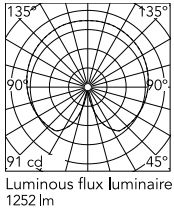

Schematic light drawing

Photometric

Lighting type	Total
Light distribution	Roto symmetric
Extreme cut off	No

Electrical

Insulation class	II
Frequency (Hz)	50/60
Main voltage (Vac)	220-240
LED voltage Vf (Vdc)	null
Dimmable	Yes
Dimming interface	Dimmer Integrated
Plug type	Type C
Batteries inside	No