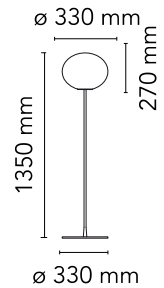

FLOS

■ F3031031 Matte Black

Glo-Ball Floor 1

Designed by Jasper Morrison, 1998

Halogen - 150W

Floor lamp providing diffused light. Diffuser consisting of an externally acid-etched, hand blown, flashed opaline glass and a die-cast threaded ring nut with alodine plating finish. Gray or black painted high-thickness steel base and stem and die-cast aluminum diffuser support. On the cable there is the electronic dimmer which allows the regulation of light brightness.

Are you a professional and your project needs consulting and support?

BOOK AN APPOINTMENT

Main specifications

EAN	8059607002551
Mounting	Floor
Environments	Indoor dry location
Light Source Type	Bulb
Lamp category	Halogen
Lamp holders	E27
Ilcos	HSGS
Number of heads	1
Power (W)	150

Physical

Colour	Matte Black
Cord length (mm)	2300
Net weight (kg)	12
Package volume (m3)	0.27
IP internal	20

Download

Mounting instructions [↓ PDF](#)

Spare Parts [↓ PDF](#)

Photometric Files

LDT / IES [↓ LDT](#)

Technical Drawings

2D [↓ ZIP](#)

3D [↓ ZIP](#)

[Bim](#) [↓ ZIP](#)