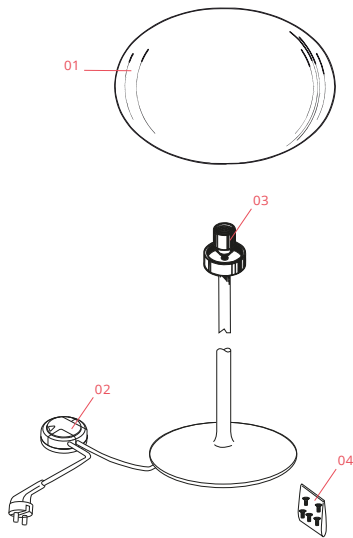

FLOS

F3031020 Silver

Glo-Ball Floor 1

Designed by Jasper Morrison, 1998

Halogen - 150W

Floor lamp providing diffused light. Diffuser consisting of an externally acid-etched, hand blown, flashed opaline glass and a die-cast threaded ring nut with alodine plating finish. Gray or black painted high-thickness steel base and stem and die-cast aluminum diffuser support. On the cable there is the electronic dimmer which allows the regulation of light brightness.

Physical

Colour	Silver
Cord length (mm)	2300
Net weight (kg)	12
Package volume (m3)	0.27
IP internal	20

Download

Mounting instructions [↓ PDF](#)
Spare Parts [↓ PDF](#)

Photometric Files

LDT / IES [↓ LDT](#)

Bulbs

NOT INCLUDED

RF32288

LED Lamp E27 15W 2700K T38

NOT INCLUDED

RF32289

LED Lamp E27 15W 3000K T38

Spare Parts