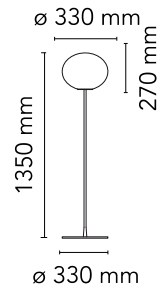

FLOS

F3031020 Silver

Glo-Ball Floor 1

Designed by Jasper Morrison, 1998

Halogen - 150W

Floor lamp providing diffused light. Diffuser consisting of an externally acid-etched, hand blown, flashed opaline glass and a die-cast threaded ring nut with alodine plating finish. Gray or black painted high-thickness steel base and stem and die-cast aluminum diffuser support. On the cable there is the electronic dimmer which allows the regulation of light brightness.

Are you a professional and your project needs consulting and support?

BOOK AN APPOINTMENT

Main specifications

EAN	8059607002544
Mounting	Floor
Environments	Indoor dry location
Light Source Type	Bulb
Lamp category	Halogen
Lamp holders	E27
Ilcos	HSGS
Number of heads	1
Power (W)	150

Physical

Colour	Silver
Cord length (mm)	2300
Net weight (kg)	12
Package volume (m3)	0.27
IP internal	20

Download

Mounting instructions [↓ PDF](#)
Spare Parts [↓ PDF](#)

Photometric Files

LDT / IES [↓ LDT](#)