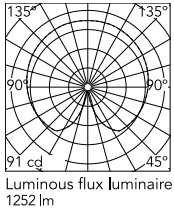

Schematic light drawing

Photometric

Lighting type	Total
Light distribution	Roto symmetric

Electrical

Insulation class	II
Frequency (Hz)	50/60
Main voltage (Vac)	220-240
LED voltage Vf (Vdc)	null
Dimmable	Yes
Dimming interface	Dimmer Integrated
Plug type	Type C
Batteries inside	No
Charging min time	No