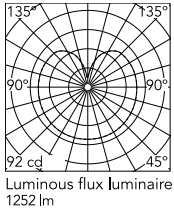

Physical

| | |
|---------------------|-------|
| Colour | White |
| Length (mm) | 450 |
| Net weight (kg) | 3.77 |
| Package volume (m3) | 0.13 |
| IP internal | 40 |

Download

[Mounting instructions](#)  PDF

Photometric Files

[LDT / IES](#)  LDT

Technical Drawings

[2D](#)  ZIP

[3D](#)  ZIP

[Bim](#)  ZIP

Schematic light drawing

Photometric