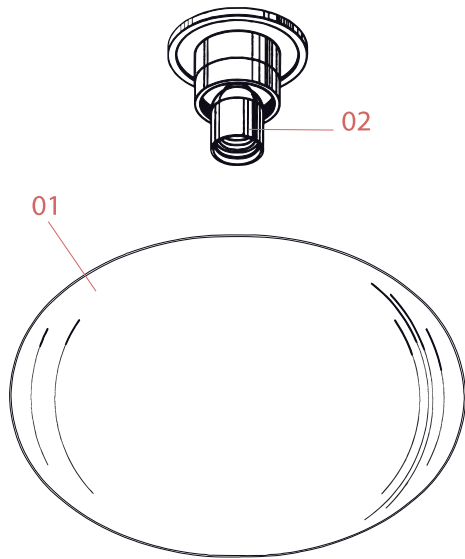

FLOS

F3028000 White

Glo-Ball Ceiling 2

Designed by Jasper Morrison, 1999

Halogen - 150W

Ceiling mounted lamp providing diffused light. Diffuser consisting of an externally acidetched, hand blown, flashed opaline glass and of a die-cast aluminum threaded ring nut with alodine plating finish. 30% fiberglass reinforced injection-molded polyamide ceiling fitting; gray painted die-cast aluminum diffuser support.

RF32288

LED Lamp E27 15W 2700K T38

NOT INCLUDED

RF32289

LED Lamp E27 15W 3000K T38

Spare Parts

- | | | |
|-----|--|-----------|
| 01. | Glo-Ball 2 opal diffuser. Grey Base | F3055061 |
| 02. | New version lamp holder | RF2500200 |