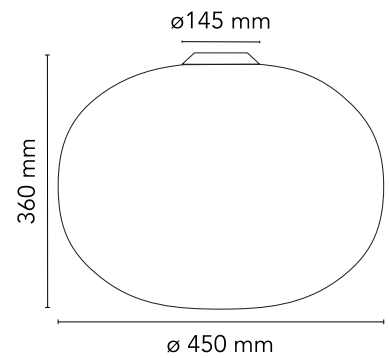

FLOS

F3028000 White

Glo-Ball Ceiling 2

Designed by Jasper Morrison, 1999

Halogen - 150W

Ceiling mounted lamp providing diffused light. Diffuser consisting of an externally acidetched, hand blown, flashed opaline glass and of a die-cast aluminum threaded ring nut with alodine plating finish. 30% fiberglass reinforced injection-molded polyamide ceiling fitting; gray painted die-cast aluminum diffuser support.

Are you a professional and your project needs consulting and support?

[BOOK AN APPOINTMENT](#)

Main specifications

EAN	8059607002469
Mounting	Ceiling
Environments	Indoor dry location
Light source type	Bulb
Light sources included	No
Lamp category	Halogen
Lamp holders	E27
Iicos	HSGS
Number of lamps	1
Power (W)	150

Physical

Colour	White
Length (mm)	450
Net weight (kg)	3.77
Package volume (m3)	0.13
IP internal	40

Download

[Mounting instructions](#) PDF

Photometric Files

[LDT / IES](#) LDT

Technical Drawings

[2D](#) ZIP

[3D](#) ZIP

[Bim](#) ZIP