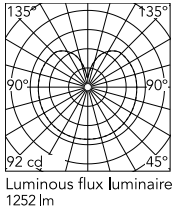

Schematic light drawing

Photometric

Lighting type	Total
Light distribution	Roto symmetric

Electrical

Insulation class	II
Frequency (Hz)	50/60
Main voltage (Vac)	220-250
LED voltage Vf (Vdc)	null
Dimmable	Yes
Dimming interface	Remote Dimmable (Dimmer Not Included)
Batteries inside	No
Charging min time	No