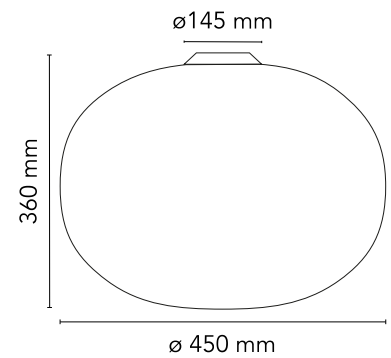

Are you a professional and your project needs consulting and support?

[BOOK AN APPOINTMENT](#)

Main specifications

EAN	8059607002469
Mounting	Ceiling
Environments	Indoor dry location
Light Source Type	Bulb
Lamp category	Halogen
Lamp holders	E27
Ilcos	HSGS
Number of heads	1
Power (W)	150

Physical

Colour	White
Net weight (kg)	3.77
Package volume (m3)	0.13
IP internal	40

Download

[Mounting instructions](#) PDF

[Spare Parts](#) PDF

Photometric Files

[LDT / IES](#) LDT

Technical Drawings