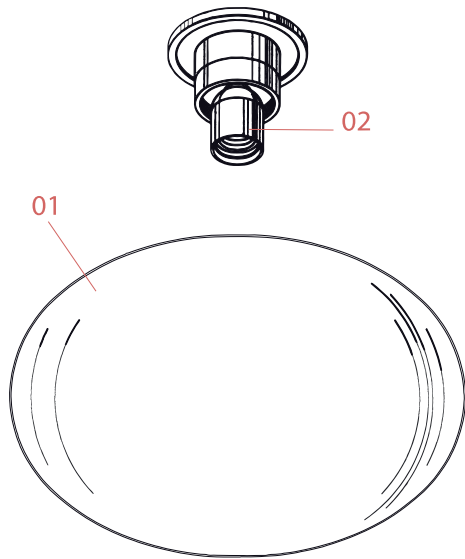

FLOS

F3028000 White

Glo-Ball Ceiling 2

Designed by Jasper Morrison, 1999

Halogen - 150W

Ceiling mounted lamp providing diffused light. Diffuser consisting of an externally acidetched, hand blown, flashed opaline glass and of a die-cast aluminum threaded ring nut with alodine plating finish. 30% fiberglass reinforced injection-molded polyamide ceiling fitting; gray painted die-cast aluminum diffuser support.

RF32288

LED Lamp E27 15W 2700K T38

NOT INCLUDED

RF32289

LED Lamp E27 15W 3000K T38

Spare Parts

- | | | |
|-----|--|-----------|
| 01. | Glo-Ball 2 opal diffuser. Grey
Base | F3055061 |
| 02. | New version lamp holder | RF2500200 |