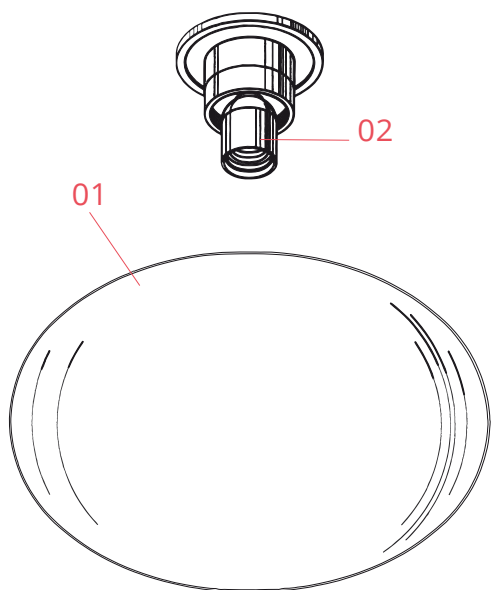

FLOS

F3023000 White

Glo-Ball Ceiling 1

Designed by Jasper Morrison, 1999

Halogen - 150W

Ceiling mounted lamp providing diffused light. Diffuser consisting of an externally acidetched, hand blown, flashed opaline glass and of a die-cast aluminum threaded ring nut with alodine plating finish. 30% fiberglass reinforced injection-molded polyamide ceiling fitting; gray painted die-cast aluminum diffuser support.

Physical

Colour	White
Length (mm)	330
Net weight (kg)	2.47
Package volume (m3)	0.07
IP internal	40

Download

[Mounting instructions](#)  PDF

[Spare Parts](#)  PDF

Photometric Files

[LDT / IES](#)  LDT

Technical Drawings

LED Lamp E27 15W 2700K T38

NOT INCLUDED

RF32289

LED Lamp E27 15W 3000K T38

Spare Parts

- | | | |
|-----|--|-----------|
| 01. | Glo-Ball 1 opal diffuser. Grey
Base | F3050061 |
| 02. | New version lamp holder | RF2500200 |