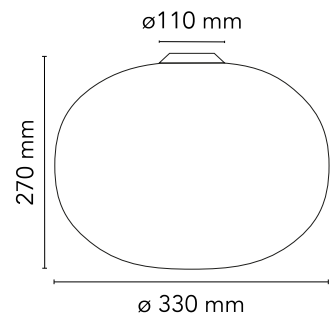

FLOS

F3023000 White

Glo-Ball Ceiling 1

Designed by Jasper Morrison, 1999

Halogen - 150W

Ceiling mounted lamp providing diffused light. Diffuser consisting of an externally acidetched, hand blown, flashed opaline glass and of a die-cast aluminum threaded ring nut with alodine plating finish. 30% fiberglass reinforced injection-molded polyamide ceiling fitting; gray painted die-cast aluminum diffuser support.

Are you a professional and your project needs consulting and support?

[BOOK AN APPOINTMENT](#)