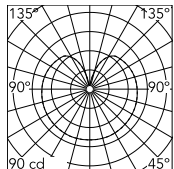

Physical

Colour	White
Length (mm)	330
Net weight (kg)	2.47
Package volume (m3)	0.07
IP internal	40

Download

[Mounting instructions](#)  PDF

[Spare Parts](#)  PDF

Photometric Files

[LDT / IES](#)  LDT

Technical Drawings

[2D](#)  ZIP

[3D](#)  ZIP

[Bim](#)  ZIP

Schematic light drawing

Luminous flux Luminaire
1252 lm

Photometric

Lighting type	Total
Light distribution	Symmetric
Extreme cut off	No

Electrical