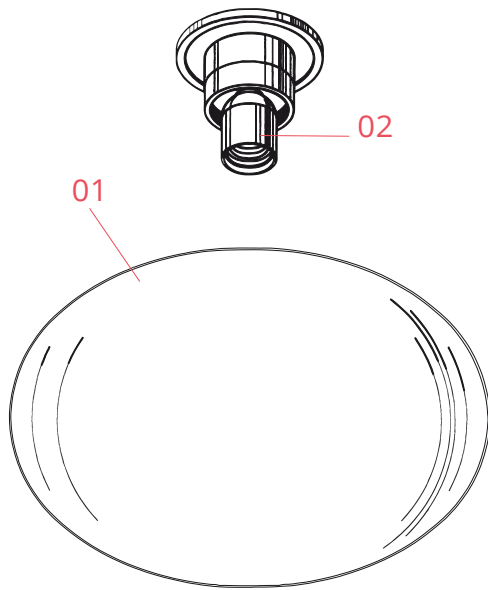

Spare Parts

01.	Glo-Ball 1 opal diffuser. Grey Base	F3050061
02.	New version lamp holder	RF2500200

DOWNLOAD