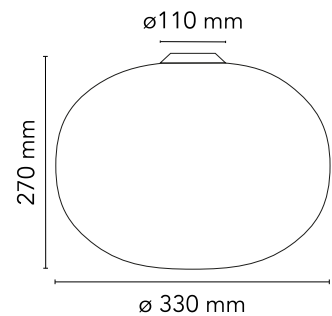

### Physical

Colour	White
Net weight (kg)	2.47
Package volume (m3)	0.07
IP internal	40