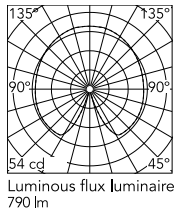

### Physical

|                     |       |
|---------------------|-------|
| Colour              | White |
| Cord length (mm)    | 1900  |
| Net weight (kg)     | 1     |
| Package height (cm) | 225   |
| Package width (cm)  | 260   |
| Package length (cm) | 270   |
| Package volume (m3) | 0.02  |
| IP internal         | 40    |

### Technical Drawings

[2D](#)  ZIP

[3D](#)  ZIP

[Bim](#)  ZIP

## Schematic light drawing