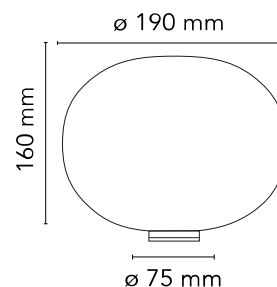

FLOS

F3331009 White

Glo-Ball Basic Zero Switch

Designed by Jasper Morrison, 2009

Halogen - 60W

Table/desk lamp providing diffused light. Diffuser consisting of an externally acidetched, hand blown, flashed opaline glass and a die-cast aluminum threaded ring nut with alodine plating finish. 30% fiberglass reinforced injection-molded polyamide base. Gray painted, die-cast aluminum diffuser support.

Are you a professional and your project needs consulting and support?

[BOOK AN APPOINTMENT](#)