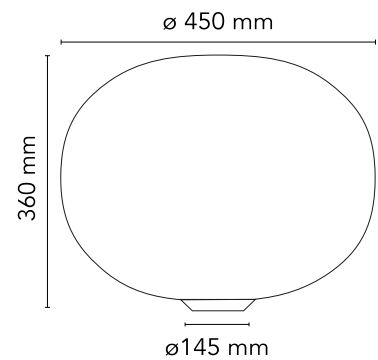

Halogen - 150W

Table/desk lamp providing diffused light. Diffuser consisting of an externally acidetched, hand blown, flashed opaline glass and a die-cast aluminum threaded ring nut with alodine plating finish. 30% fiberglass reinforced injection-molded polyamide base. Gray painted, die-cast aluminum diffuser support. On the cable there is the electronic dimmer which allows the regulation of light brightness.

Are you a professional and your project needs consulting and support?

[BOOK AN APPOINTMENT](#)