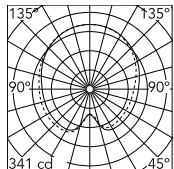

Schematic light drawing

Photometric

Lighting type	Total
Light distribution	Roto symmetric

Electrical

Insulation class	II
Frequency (Hz)	50/60
Main voltage (Vac)	220-240
LED voltage Vf (Vdc)	null
Dimmable	Yes
Dimming interface	Dimmer Integrated
Plug type	Type C
Batteries inside	No
Charging min time	No