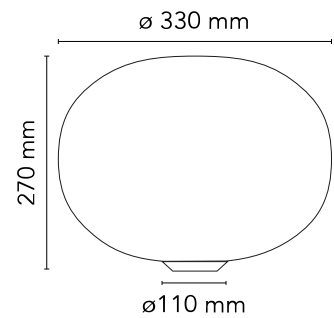

FLOS

F3021000 White

Glo-Ball Basic 1

Designed by Jasper Morrison, 1998

Halogen - 150W

Table/desk lamp providing diffused light. Diffuser consisting of an externally acidetched, hand blown, flashed opaline glass and a die-cast aluminum threaded ring nut with alodine plating finish. 30% fiberglass reinforced injection-molded polyamide base. Gray painted, die-cast aluminum diffuser support. On the cable there is the electronic dimmer which allows the regulation of light brightness.

Are you a professional and your project needs consulting and support?

BOOK AN APPOINTMENT

Main specifications

EAN	8059607002346
Mounting	Table
Environments	Indoor dry location
Light source type	Bulb
Light sources included	No
Lamp category	Halogen
Lamp holders	E27
Icos	HSGS
Number of lamps	1
Power (W)	150

Physical

Colour	White
Length (mm)	330
Cord colour	Black
Cord length (mm)	1900
Net weight (kg)	2.61
Package volume (m3)	0.07
IP internal	20

Download

Mounting instructions [↓ PDF](#)

Photometric Files

LDT / IES [↓ LDT](#)

Technical Drawings

2D [↓ ZIP](#)

3D [↓ ZIP](#)

[Bim](#) [↓ ZIP](#)