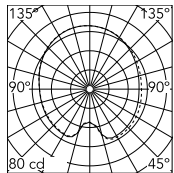

### Physical

Colour	White
Length (mm)	330
Cord colour	Black
Cord length (mm)	1900
Net weight (kg)	2.61
Package volume (m3)	0.07
IP internal	20

### Technical Drawings

2D [↓ ZIP](#)

3D [↓ ZIP](#)

[Bim](#) [↓ ZIP](#)

## Schematic light drawing

Luminous flux Luminaire  
2400 lm