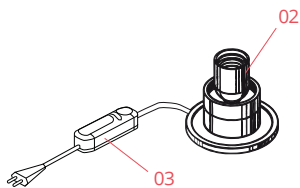

## Spare Parts

- |     |  |           |
|-----|--|-----------|
| 01. | Glo-Ball 1 opal diffuser. Grey<br>Base | F3050061  |
| 02. | New version lamp holder                | RF2500200 |
| 03. | Black Dimmer Switch                    | RF28206   |