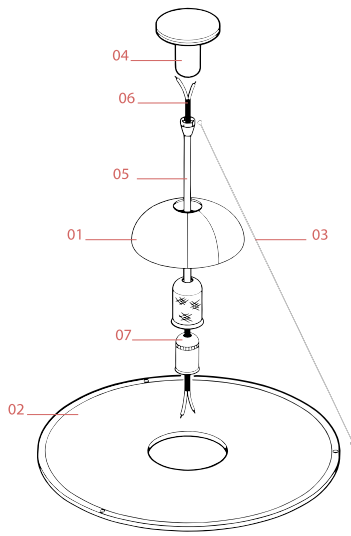

FLOS

F2500000 Chrome

Frisbi

Designed by Achille Castiglioni, 1978

Halogen - 105W

Suspension lamp providing direct, diffused and reflected light. Opaline polymethylmethacrylate (PMMA) injection-molded diffuser plate suspended by three fine steel cables. Polished, nickel-plated, and zapon-varnished stamped sheet metal reflector painted gloss-white inside. Black painted, injection-molded ABS ceiling fitting and rose.

Physical

Colour	Chrome
Length (mm)	600
Cord colour	Black
Cord length (mm)	2700
Canopy colour	Black
Canopy length/diameter (mm)	101
Canopy height (mm)	111
Net weight (kg)	2.65
Package height (mm)	170
Package width (mm)	655
Package length (mm)	655
Package volume (m3)	0.07
IP internal	20

Beam Angle: 20°

h(m)	E(lx)	D(m)
1	1929	0.36
2	482	0.72
3	214	1.08
4	121	1.44
5	77	1.80

Luminous flux Luminaire
858 lm

Photometric

Light distribution	Roto symmetric
Extreme cut off	No

Electrical

Insulation class	II
Frequency (Hz)	50/60
Main voltage (Vac)	220-250
Dimmable	Yes
Dimming interface	Remote Dimmable (Dimmer Not Included)
Batteries inside	No

Bulbs

NOT INCLUDED

RF31458

LED Reflector Frosted Lamp E27

13W 2700K R80 Dimmable

Spare Parts

- | | | |
|-----|-----------------------------------|-----------|
| 01. | Reflector | RF00862 |
| 02. | Plexiglass diffuser | RF05806 |
| 03. | Frisbi steel wires (3 pieces) | RF06823 |
| 04. | Complete ceiling rose assembly | RF2500100 |
| 05. | Grid support with stem | RF01439 |
| 06. | 2x1 2.7 mt black electrical cable | RF29648 |
| 07. | New version lamp holder | RF2500200 |