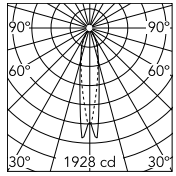

Physical

Colour	Chrome
Length (mm)	600
Cord colour	Black
Cord length (mm)	2700
Canopy colour	Black
Canopy length/diameter (mm)	101
Canopy height (mm)	111
Net weight (kg)	2.65
Package height (mm)	170
Package width (mm)	655
Package length (mm)	655
Package volume (m3)	0.07
IP internal	20

Download

[Mounting instructions](#)  PDF

Photometric Files

[LDT / IES](#)  LDT

Technical Drawings

[2D](#)  ZIP

[3D](#)  ZIP

Schematic light drawing

Beam Angle: 20°

h(m)	E(lx)	D(m)
1	1929	0.36
2	482	0.72
3	214	1.08
4	121	1.44
5	77	1.80

Luminous flux Luminaire
858 lm

Photometric

Light distribution	Roto symmetric
Extreme cut off	No

Electrical

Insulation class	II
Frequency (Hz)	50/60
Main voltage (Vac)	220-250
Dimmable	Yes
Dimming interface	Remote Dimmable (Dimmer Not Included)
Batteries inside	No