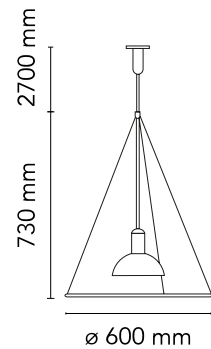

## Frisbi

Designed by Achille Castiglioni, 1978

Halogen - 105W

Suspension lamp providing direct, diffused and reflected light. Opaline polymethylmethacrylate (PMMA) injection-molded diffuser plate suspended by three fine steel cables. Polished, nickel-plated, and zapon-varnished stamped sheet metal reflector painted gloss-white inside. Black painted, injection-molded ABS ceiling fitting and rose.

### Physical

Colour	Chrome
Length (mm)	600
Cord length (mm)	2700
Canopy dimension (mm)	111
Canopy width (mm)	101
Net weight (kg)	2.65
Package height (mm)	170
Package width (mm)	655
Package length (mm)	655
Package volume (m3)	0.07
IP internal	20

## Schematic light drawing

Beam Angle: 20°

h(m)	E(lx)	D(m)
1	1929	0.36
2	482	0.72
3	214	1.08
4	121	1.44
5	77	1.80

Luminous flux luminaire  
858 lm