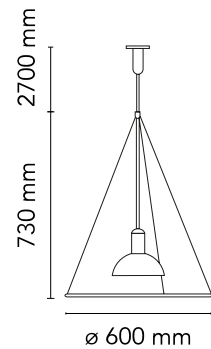

Halogen - 105W

Suspension lamp providing direct, diffused and reflected light. Opaline polymethylmethacrylate (PMMA) injection-molded diffuser plate suspended by three fine steel cables. Polished, nickel-plated, and zapon-varnished stamped sheet metal reflector painted gloss-white inside. Black painted, injection-molded ABS ceiling fitting and rose.

Are you a professional and your project needs consulting and support?

[BOOK AN APPOINTMENT](#)