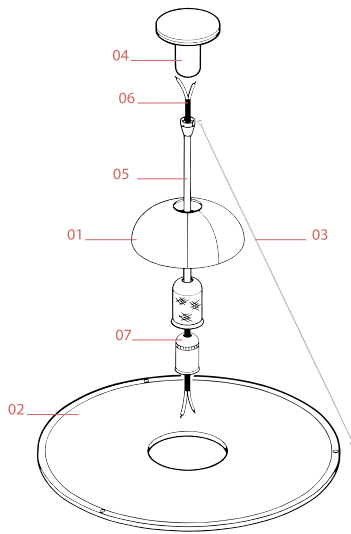

## Frisbi

Designed by Achille Castiglioni, 1978

Halogen - 105W

Suspension lamp providing direct, diffused and reflected light. Opaline polymethylmethacrylate (PMMA) injection-molded diffuser plate suspended by three fine steel cables. Polished, nickel-plated, and zapon-varnished stamped sheet metal reflector painted gloss-white inside. Black painted, injection-molded ABS ceiling fitting and rose.

### Physical

Colour	Chrome
Length (mm)	600
Cord length (mm)	2700
Canopy dimension (mm)	111
Canopy width (mm)	101
Net weight (kg)	2.65
Package height (mm)	170
Package width (mm)	655
Package length (mm)	655
Package volume (m3)	0.07
IP internal	20

## Schematic light drawing

Beam Angle: 20°

h(m)	E(lx)	D(m)
1	1929	0.36
2	482	0.72
3	214	1.08
4	121	1.44
5	77	1.80

Luminous flux luminaire  
858 lm

## Spare Parts

- |     |                                   |           |
|-----|-----------------------------------|-----------|
| 01. | Reflector                         | RF00862   |
| 02. | Plexiglass diffuser               | RF05806   |
| 03. | Frisbi steel wires (3 pieces)     | RF06823   |
| 04. | Complete ceiling rose assembly    | RF2500100 |
| 05. | Grid support with stem            | RF01439   |
| 06. | 2x1 2.7 mt black electrical cable | RF29648   |
| 07. | New version lamp holder           | RF2500200 |