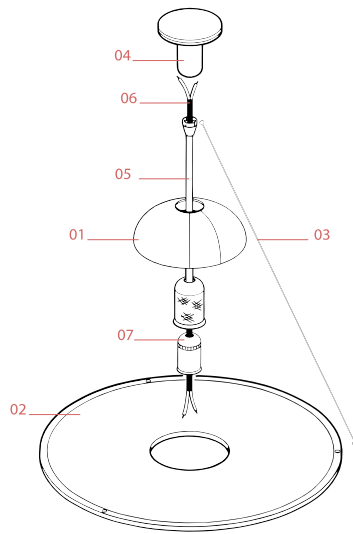

FLOS

F2500000 Chrome

Frisbi

Designed by Achille Castiglioni, 1978

Halogen - 105W

Suspension lamp providing direct, diffused and reflected light. Opaline polymethylmethacrylate (PMMA) injection-molded diffuser plate suspended by three fine steel cables. Polished, nickel-plated, and zapon-varnished stamped sheet metal reflector painted gloss-white inside. Black painted, injection-molded ABS ceiling fitting and rose.

Physical

Colour	Chrome
Cord length (mm)	2700
Net weight (kg)	2.65
Package height (cm)	170
Package width (cm)	655
Package length (cm)	655
Package volume (m3)	0.07
IP internal	20

Download

Mounting instructions [↓ PDF](#)

Spare Parts [↓ PDF](#)

Photometric Files

LDT / IES [↓ LDT](#)

Technical Drawings

2D [↓ ZIP](#)

3D [↓ ZIP](#)

Schematic light drawing

Beam Angle: 20°

Bulbs

NOT INCLUDED

RF31458

LED Reflector Frosted Lamp E27

13W 2700K R80 Dimmable

Spare Parts

- | | | |
|-----|-----------------------------------|-----------|
| 01. | Reflector | RF00862 |
| 02. | Plexiglass diffuser | RF05806 |
| 03. | Frisbi steel wires (3 pieces) | RF06823 |
| 04. | Complete ceiling rose assembly | RF2500100 |
| 05. | Grid support with stem | RF01439 |
| 06. | 2x1 2.7 mt black electrical cable | RF29648 |
| 07. | New version lamp holder | RF2500200 |