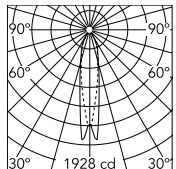

Physical

Colour	Chrome
Cord length (mm)	2700
Net weight (kg)	2.65
Package height (cm)	170
Package width (cm)	655
Package length (cm)	655
Package volume (m3)	0.07
IP internal	20

Download

Mounting instructions [↓ PDF](#)

Spare Parts [↓ PDF](#)

Photometric Files

LDT / IES [↓ LDT](#)

Technical Drawings

2D [↓ ZIP](#)

3D [↓ ZIP](#)

Schematic light drawing

Beam Angle: 20°