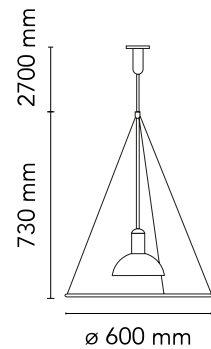

FLOS

F2500000 Chrome

Frisbi

Designed by Achille Castiglioni, 1978

Halogen - 105W

Suspension lamp providing direct, diffused and reflected light. Opaline polymethylmethacrylate (PMMA) injection-molded diffuser plate suspended by three fine steel cables. Polished, nickel-plated, and zapon-varnished stamped sheet metal reflector painted gloss-white inside. Black painted, injection-molded ABS ceiling fitting and rose.

Are you a professional and your project needs consulting and support?

BOOK AN APPOINTMENT

Main specifications

EAN	8059607016206
Mounting	Suspension
Environments	Indoor dry location
Light Source Type	Bulb
Lamp category	Halogen
Lamp holders	E27
Ilcos	HSGSR
Number of heads	1
Power (W)	105

Physical

Colour	Chrome
Cord length (mm)	2700
Net weight (kg)	2.65
Package height (cm)	170
Package width (cm)	655
Package length (cm)	655
Package volume (m3)	0.07
IP internal	20

Download

Mounting instructions [↓ PDF](#)

Spare Parts [↓ PDF](#)

Photometric Files

LDT / IES [↓ LDT](#)

Technical Drawings

2D [↓ ZIP](#)

3D [↓ ZIP](#)

Schematic light drawing

Beam Angle: 20°