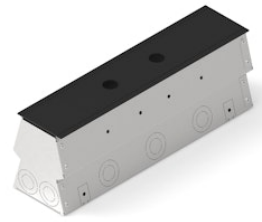

# FLOS

F017Z010000 Steel

## Framed installation box for single flush installations.

Designed by FLOS Outdoor, 2023

Are you a professional and your project needs consulting and support?

[BOOK AN APPOINTMENT](#)