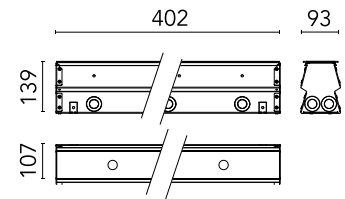

### Physical

Colour	Steel
Net weight (kg)	1.71
Package height (mm)	220
Package width (mm)	170
Package length (mm)	472
Package volume (m3)	0.02