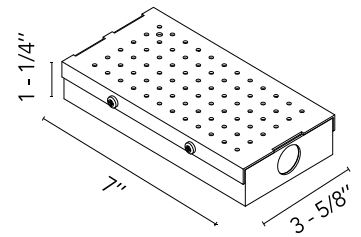

### Physical

Color	Raw
Length (in)	7
IP internal	20