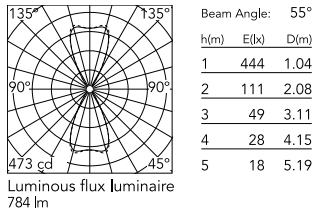

Physical

Colour	Grey
Orientation	Fixed
IP internal	66

Download

Mounting instructions [↓ ZIP](#)

Photometric Files

LDT / IES [↓ ZIP](#)

Technical Drawings

2D [↓ ZIP](#)

3D [↓ ZIP](#)

Schematic light drawing

Photometric

Lighting type	Indirect, Direct
Light distribution	Symmetric
CCT (K)	2700
CRI>	80
Beam angle C0-180 (°)	54
Beam angle C90-270 (°)	54
Beam angle indirect C0-180 (°)	54
Beam angle indirect C90-270 (°)	54