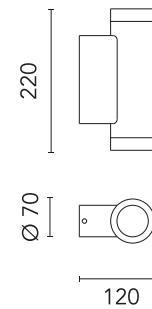

FLOS

FA116274206 Grey

Emma Wall 2 Double Led NEW

Designed by FLOS Outdoor

LED source included. Electrical power supply 220-240V ON/OFF. With IP65 cable guide for rubber cables 5mm$\leq\phi$10mm and a connection box for fast connections. To ensure the tightness of the cable guide it's recommended to use flexible electric cables suitable for exterior use.

Are you a professional and your project needs consulting and support?

[BOOK AN APPOINTMENT](#)

Main specifications

Mounting	Wall
Environment	Outdoor wet location
LED type	Power LED
Lamp category	LED
Number of heads	1
Power (W)	9.3
System power (W)	12
Source flux (lm)	2X574
System flux (lm)	2X392

Physical

Colour	Grey
Orientation	Fixed
IP internal	66

Download

Mounting instructions [↓ ZIP](#)

Photometric Files

LDT / IES [↓ ZIP](#)

Technical Drawings

2D [↓ ZIP](#)

3D [↓ ZIP](#)

Schematic light drawing

Photometric

Lighting type	Indirect, Direct
Light distribution	Symmetric
CCT (K)	2700
CRI>	80
Beam angle C0-180 (°)	54
Beam angle C90-270 (°)	54
Beam angle indirect C0-180 (°)	54
Beam angle indirect C90-270 (°)	54