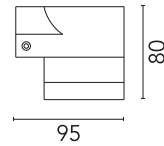

Are you a professional and your project needs consulting and support?

[BOOK AN APPOINTMENT](#)

Main specifications

Mounting	Wall
Environments	Outdoor wet location
LED type	Power LED
Lamp category	LED
Number of heads	1
Power (W)	6
Source flux (lm)	447
System flux (lm)	293