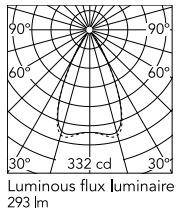

Physical

Colour	Black
Orientation	Fixed
IP internal	66

Download

[Mounting instructions](#)  ZIP

Photometric Files

[LDT / IES](#)  ZIP

Technical Drawings

[2D](#)  ZIP

[3D](#)  ZIP

Schematic light drawing

Photometric

Lighting type	Direct
Light distribution	Symmetric
CCT (K)	3000
CRI>	80
Beam angle C0-180 (°)	54
Beam angle C90-270 (°)	54
Extreme cut off	No

Electrical

Insulation class	I
Frequency (Hz)	50-60
Main voltage (Vac)	220-240
Dimmable	No
Power Supply Type	Non Dimmable
Emergency type	No