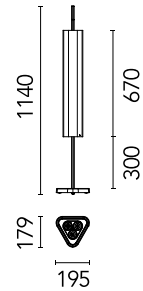

FLOS

05.4380.GY Deep Green

Emi Table

Designed by Erwan Bouroullec, 2023

Anti-glare appliance for installation on tables and coffee tables. Built-in 220-240 V power supply, with cable and plug. Spare parts for the optical module (lens) are available, please see the accessories. Independent control of the Up&Down lighting through Touch Dimming capacitive sensors in the top part of the central rod.

Are you a professional and your project needs consulting and support?

BOOK AN APPOINTMENT

Main specifications

EAN	8424229003192
Mounting	Table
Environments	Indoor dry location
Light Source Type	LED
LED type	LED array
Lamp category	LED
Number of heads	1
Power (W)	36.7
System power (W)	43.5
Source flux (lm)	4174
System flux (lm)	2823

Physical

Colour	Deep Green
Orientation	Fixed
Cord colour	Black
Cord length (mm)	2500
Net weight (kg)	8.4
IP internal	20

Download

Mounting instructions [↓ PDF](#)

Photometric Files

LDT / IES [↓ ZIP](#)

Technical Drawings

2D [↓ ZIP](#)

3D [↓ ZIP](#)

Schematic light drawing

Beam Angle: 32° x 32°

h(m)	E(lx)	D(m)
1	7190	0.57
2	1797	1.13
3	799	1.70
4	449	2.27
5	288	2.83

Photometric

Lighting type	Total
Light distribution	Symmetric
CCT (K)	2700
CRI>	90
McAdam steps (SDCM)	3
Rf fidelity index	89
Rg gamut index	101
LED Life / Failure Ratio	L80B50>60.000h_Tc85°C
Beam angle C0-180 (°)	32
Beam angle C90-270 (°)	32
Extreme cut off	Yes
UGR _L	<19