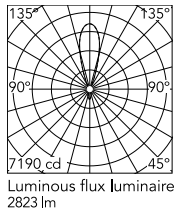

Physical

Colour	Deep Green
Orientation	Fixed
Cord colour	Black
Cord length (mm)	2500
Net weight (kg)	8.4
IP internal	20

Download

Mounting instructions [↓ PDF](#)

Photometric Files

LDT / IES [↓ ZIP](#)

Technical Drawings

2D [↓ ZIP](#)

3D [↓ ZIP](#)

Schematic light drawing

Beam Angle: 32° x 32°

h(m)	E(lx)	D(m)
1	7190	0.57
2	1797	1.13
3	799	1.70
4	449	2.27
5	288	2.83

Photometric

Lighting type	Total
Light distribution	Symmetric
CCT (K)	2700
CRI>	90
McAdam steps (SDCM)	3
Rf fidelity index	89
Rg gamut index	101
LED Life / Failure Ratio	L80B50>60.000h_Tc85°C
Beam angle C0-180 (°)	32
Beam angle C90-270 (°)	32
Extreme cut off	Yes
UGR _L	<19