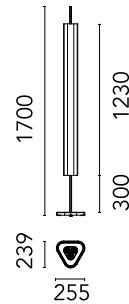

## Emi Floor

Designed by Erwan Bouroullec, 2023

Anti-glare appliance for installation on the floor. Built-in 220-240 V power supply, with cable and plug. Spare parts for the optical module (lens) are available, please see the accessories. Independent control of the Up&Down lighting through Touch Dimming capacitive sensors in the top part of the central rod.

### Main specifications

EAN	8424229003307
Mounting	Floor
Environments	Indoor dry location
Light Source Type	LED
LED type	LED array
Lamp category	LED
Number of heads	1
Power (W)	42.7
System power (W)	49.5
Source flux (lm)	4801
System flux (lm)	3244

### Physical

Colour	Deep Blue
Orientation	Fixed
Cord colour	Black
Cord length (mm)	2500
Net weight (kg)	14.55
IP internal	20