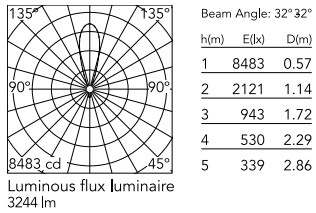

### Photometric Files

LDT / IES [↓ ZIP](#)

### Technical Drawings

2D [↓ ZIP](#)

3D [↓ ZIP](#)

## Schematic light drawing