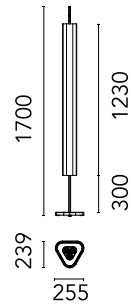

FLOS

05.4385.RY Deep Red

Emi Floor

Designed by Erwan Bouroullec, 2023

Anti-glare appliance for installation on the floor. Built-in 220-240 V power supply, with cable and plug. Spare parts for the optical module (lens) are available, please see the accessories. Independent control of the Up&Down lighting through Touch Dimming capacitive sensors in the top part of the central rod.

Are you a professional and your project needs consulting and support?

BOOK AN APPOINTMENT

Main specifications

EAN	8424229003314
Mounting	Floor
Environments	Indoor dry location
Light Source Type	LED
LED type	LED array
Lamp category	LED
Number of heads	1
Power (W)	42.7
System power (W)	49.5
Source flux (lm)	4801
System flux (lm)	3244

Physical

Colour	Deep Red
Orientation	Fixed
Cord colour	Black
Cord length (mm)	2500
Net weight (kg)	14.55
IP internal	20

Download

Mounting instructions [↓ PDF](#)

Photometric Files

LDT / IES [↓ ZIP](#)

Technical Drawings

2D [↓ ZIP](#)

3D [↓ ZIP](#)

Schematic light drawing

Photometric

Lighting type	Total
Light distribution	Symmetric
CCT (K)	2700
CRI>	90
McAdam steps (SDCM)	3
Rf fidelity index	89
Rg gamut index	101
LED Life / Failure Ratio	L80B50>60.000h_Tc85°C
Beam angle C0-180 (°)	32
Beam angle C90-270 (°)	32
Extreme cut off	Yes
UGR _L	<16