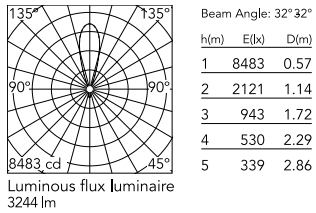

Physical

Colour	Deep Red
Orientation	Fixed
Cord colour	Black
Cord length (mm)	2500
Net weight (kg)	14.55
IP internal	20

Download

Mounting instructions [↓ PDF](#)

Photometric Files

LDT / IES [↓ ZIP](#)

Technical Drawings

2D [↓ ZIP](#)

3D [↓ ZIP](#)

Schematic light drawing

Photometric

Lighting type	Total
Light distribution	Symmetric
CCT (K)	2700
CRI>	90
McAdam steps (SDCM)	3
Rf fidelity index	89
Rg gamut index	101
LED Life / Failure Ratio	L80B50>60.000h_Tc85°C
Beam angle C0-180 (°)	32
Beam angle C90-270 (°)	32
Extreme cut off	Yes
UGR _L	<16