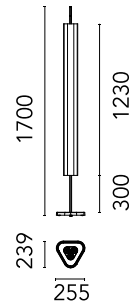

FLOS

05.4385.OW Off-white

Emi Floor

Designed by Erwan Bouroullec, 2023

LED - LED array - 42.7W - 3244lm - 2700K - CRI> 90 - Beam° 31

Anti-glare appliance for installation on the floor. Built-in 220-240 V power supply, with cable and plug. Spare parts for the optical module (lens) are available, please see the accessories. Independent control of the Up&Down lighting through Touch Dimming capacitive sensors in the top part of the central rod.

Are you a professional and your project needs consulting and support?

BOOK AN APPOINTMENT

Main specifications

EAN	8424229003321
Mounting	Floor
Environments	Indoor dry location
Light Source Type	LED
LED type	LED array
Lamp category	LED
Number of heads	1
Power (W)	42.7
System power (W)	49.5
Source flux (lm)	4801
System flux (lm)	3244

Physical

Colour	Off-white
Orientation	Fixed
Cord colour	Black
Cord length (mm)	2500
Net weight (kg)	14.55
IP internal	20

Download

Mounting instructions [↓ PDF](#)

Photometric Files

LDT / IES [↓ ZIP](#)

Technical Drawings

2D [↓ ZIP](#)

3D [↓ ZIP](#)

Schematic light drawing

Beam Angle: 32° 31°

h(m)	E(lx)	D(m)
1	8786	0.56
2	2196	1.12
3	976	1.68
4	549	2.24
5	351	2.80

Luminous flux Luminaire
3377 lm

Photometric

Lighting type	Total
Light distribution	Symmetric
CCT (K)	2700
CRI>	90
McAdam steps (SDCM)	3
Rf fidelity index	89
Rg gamut index	101
LED Life / Failure Ratio	L80B50>60.000h_Tc85°C
Beam angle C0-180 (°)	31
Beam angle C90-270 (°)	32
Extreme cut off	Yes
UGR _L	<16