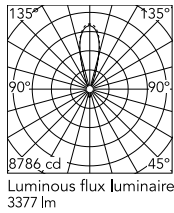

Physical

Colour	Off-white
Orientation	Fixed
Cord colour	Black
Cord length (mm)	2500
Net weight (kg)	14.55
IP internal	20

Download

Mounting instructions [↓ PDF](#)

Photometric Files

LDT / IES [↓ ZIP](#)

Technical Drawings

2D [↓ ZIP](#)

3D [↓ ZIP](#)

Schematic light drawing

Beam Angle: 32° 31°

h(m)	E(lx)	D(m)
1	8786	0.56
2	2196	1.12
3	976	1.68
4	549	2.24
5	351	2.80

Luminous flux Luminaire
3377 lm

Photometric

Lighting type	Total
Light distribution	Symmetric
CCT (K)	2700
CRI>	90
McAdam steps (SDCM)	3
Rf fidelity index	89
Rg gamut index	101
LED Life / Failure Ratio	L80B50>60.000h_Tc85°C
Beam angle C0-180 (°)	31
Beam angle C90-270 (°)	32
Extreme cut off	Yes
UGR _L	<16