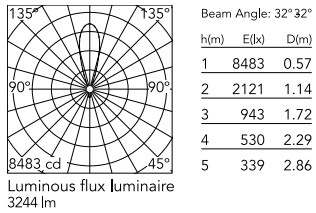

Physical

Colour	Deep Green
Orientation	Fixed
Cord colour	Black
Cord length (mm)	2500
Net weight (kg)	14.55
IP internal	20

Download

Mounting instructions [↓ PDF](#)

Photometric Files

LDT / IES [↓ ZIP](#)

Technical Drawings

2D [↓ ZIP](#)

3D [↓ ZIP](#)

Schematic light drawing

Photometric

Lighting type	Total
Light distribution	Symmetric
CCT (K)	2700
CRI>	90
McAdam steps (SDCM)	3
Rf fidelity index	89
Rg gamut index	101
LED Life / Failure Ratio	L80B50>60.000h_Tc85°C
Beam angle C0-180 (°)	32
Beam angle C90-270 (°)	32
Extreme cut off	Yes
UGR _L	<16