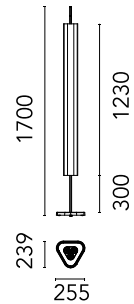

FLOS

05.4385.GY Deep Green

Emi Floor

Designed by Erwan Bouroullec, 2023

Anti-glare appliance for installation on the floor. Built-in 220-240 V power supply, with cable and plug. Spare parts for the optical module (lens) are available, please see the accessories. Independent control of the Up&Down lighting through Touch Dimming capacitive sensors in the top part of the central rod.

Are you a professional and your project needs consulting and support?

BOOK AN APPOINTMENT

Main specifications

EAN	8424229003291
Mounting	Floor
Environments	Indoor dry location
Light source type	LED
Light sources included	Yes
LED type	LED array
Lamp category	LED
Number of lamps	1
Power (W)	42.7
System power (W)	49.5
Source flux (lm)	4801
System flux (lm)	3244

Physical

Colour	Deep Green
Orientation	Fixed
Cord colour	Black
Cord length (mm)	2500
Net weight (kg)	14.55
IP internal	20

Download

Mounting instructions [↓ PDF](#)

Photometric Files

LDT / IES [↓ ZIP](#)

Technical Drawings

2D [↓ ZIP](#)

3D [↓ ZIP](#)

Schematic light drawing

Photometric

Lighting type	Total
Light distribution	Symmetric
CCT (K)	2700
CRI>	90
McAdam steps (SDCM)	3
Rf fidelity index	89
Rg gamut index	101
LED Life / Failure Ratio	L80B50>60.000h_Tc85°C
Beam angle C0-180 (°)	32
Beam angle C90-270 (°)	32
Extreme cut off	Yes
UGR _L	<16