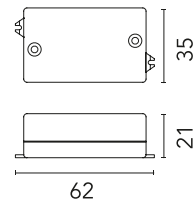

FLOS

60.8079

Electronic transformer with constant voltage (24V) for LED. 8W, 220/240V, 50/60H

Are you a professional and your project needs consulting and support?

BOOK AN APPOINTMENT

Physical

Trim No

Electrical