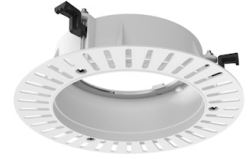

REQUIRED
Frame

Installation

08.0673.00

No Trim Frame