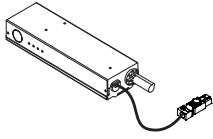

Technical Drawings

[2D](#)  ZIP

[3D](#)  ZIP

Ecodesign and Energy Labelling

   Replaceable (LED only) light source by an end-user

Schematic light drawing

Photometric

Lighting type	Direct
CCT (K)	2700
CRI>	90
McAdam steps (SDCM)	2700
Rf fidelity index	88
Rg gamut index	94
Beam angle C0-180 (°)	21
Beam angle C90-270 (°)	21

Electrical

Insulation class	II
LED current (mA)	600
Driver	Attached Splice Box

Accessories & Power Supply

REQUIRED

06.0399.00.90

Splice Box 600mA 1-10V for Eclectic 70&90

REQUIRED
Frame

Installation