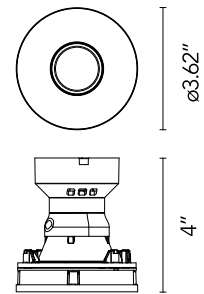

7.3W - 311lm - 2700K - CRI> 90 - Beam° 21

Eclectic Ø90. Non-adjustable Downlight. "Soft" style façade. Necessary installation pre-frames, not included (to be ordered separately). Recessed position of the LED: 41° cut-off angle. IP54 water tightness. Power LED light source*. Alternative options for lenses, orientation modules and style façades are available as spare parts.

Are you a professional and your project needs consulting and support?

[BOOK AN APPOINTMENT](#)

Main specifications

Mounting	Ceiling recessed
Environments	Indoor dry location
Light Source Type	LED
Light sources included	Yes
LED type	Power LED
Number of lamps	1
Power (W)	7.3
System flux (lm)	311

Physical

Color	White
Recessed depth (in)	4.49
Net weight (lb)	0.58
Package volume (in)	244.09
IP internal	54

Download

[Family spec sheet](#) ZIP

[Mounting instructions](#) PDF

Photometric Files

[LDT / IES](#) ZIP

Technical Drawings

[2D](#) ZIP

[3D](#) ZIP