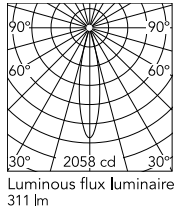

Physical

Color	White
Recessed depth (in)	4.49
Net weight (lb)	0.58
Package volume (in)	244.09
IP internal	54

Download

[Family spec sheet](#)  ZIP

[Mounting instructions](#)  PDF

Photometric Files

[LDT / IES](#)  ZIP

Technical Drawings

[2D](#)  ZIP

[3D](#)  ZIP

Ecodesign and Energy Labelling

   Replaceable (LED only) light source by an end-user

Schematic light drawing

Photometric

Lighting type	Direct
CCT (K)	2700
CRI>	90
McAdam steps (SDCM)	2700
Rf fidelity index	88
Rg gamut index	94
Beam angle C0-180 (°)	21
Beam angle C90-270 (°)	21