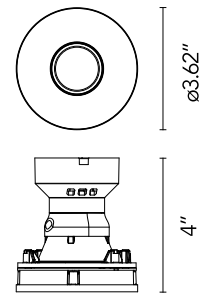

7.3W - 386lm - 2700K - CRI> 90 - Beam° 10

Eclectic Ø90. Non-adjustable Downlight. "Soft" style façade. Necessary installation pre-frames, not included (to be ordered separately). Recessed position of the LED: 41° cut-off angle. IP54 water tightness. Power LED light source*. Alternative options for lenses, orientation modules and style façades are available as spare parts.

Are you a professional and your project needs consulting and support?

BOOK AN APPOINTMENT

Main specifications

Mounting	Ceiling recessed
Environments	Indoor dry location
Light Source Type	LED
Light sources included	Yes
LED type	Power LED
Number of lamps	1
Power (W)	7.3
System flux (lm)	386

Physical

Color	Black
Recessed depth (in)	4.49
Net weight (lb)	0.58
Package volume (in)	244.09
IP internal	54

Download

Family spec sheet [↓ ZIP](#)
Mounting instructions [↓ PDF](#)

Photometric Files

LDT / IES [↓ ZIP](#)

Technical Drawings

2D [↓ ZIP](#)
3D [↓ ZIP](#)