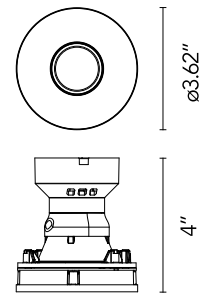

7.3W - 404lm - 2700K - CRI> 90 - Beam° 7

Eclectic Ø90. Non-adjustable Downlight. "Soft" style façade. Necessary installation pre-frames, not included (to be ordered separately). Recessed position of the LED: 41° cut-off angle. IP54 water tightness. Power LED light source*. Alternative options for lenses, orientation modules and style façades are available as spare parts.

Are you a professional and your project needs consulting and support?

[BOOK AN APPOINTMENT](#)

Main specifications

Mounting	Ceiling recessed
Environments	Indoor dry location
Light Source Type	LED
Light sources included	Yes
LED type	Power LED
Number of lamps	1
Power (W)	7.3
System flux (lm)	404

Physical

Color	White
Recessed depth (in)	4.49
Net weight (lb)	0.58
Package volume (in)	244.09
IP internal	54

Download

[Family spec sheet](#) ZIP

[Mounting instructions](#) PDF

Photometric Files

[LDT / IES](#) ZIP

Technical Drawings

[2D](#) ZIP

[3D](#) ZIP