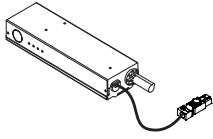

Technical Drawings

[2D](#)  ZIP

[3D](#)  ZIP

Ecodesign and Energy Labelling

 Replaceable (LED only) light source by an end-user

Schematic light drawing

Photometric

Lighting type	Direct
CCT (K)	2700
CRI>	90
McAdam steps (SDCM)	2700
Rf fidelity index	88
Rg gamut index	94
Beam angle C0-180 (°)	7
Beam angle C90-270 (°)	7

Electrical

Insulation class	II
LED current (mA)	600
Driver	Attached Splice Box

Accessories & Power Supply

REQUIRED

06.0399.00.90

Splice Box 600mA 1-10V for Eclectic 70&90

REQUIRED
Frame

Installation