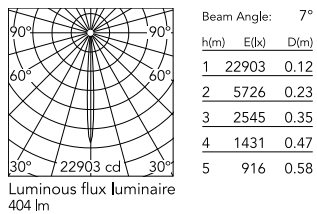

Physical

Color	White
Recessed depth (in)	4.49
Net weight (lb)	0.58
Package volume (in)	244.09
IP internal	54

Download

[Family spec sheet](#)  ZIP

[Mounting instructions](#)  PDF

Photometric Files

[LDT / IES](#)  ZIP

Technical Drawings

[2D](#)  ZIP

[3D](#)  ZIP

Ecodesign and Energy Labelling

 Replaceable (LED only) light source by an end-user

Schematic light drawing

Photometric

Lighting type	Direct
CCT (K)	2700
CRI>	90
McAdam steps (SDCM)	2700
Rf fidelity index	88
Rg gamut index	94
Beam angle C0-180 (°)	7
Beam angle C90-270 (°)	7