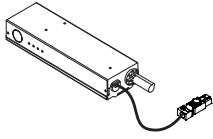

Accessories & Power Supply

REQUIRED

06.0399.00.90

Splice Box 600mA 1-10V for Eclectic 70&90