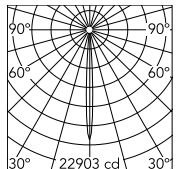

Schematic light drawing

Beam Angle: 7°

| h(m) | E(lx) | D(m) |
|------|-------|------|
| 1 | 22903 | 0.12 |
| 2 | 5726 | 0.23 |
| 3 | 2545 | 0.35 |
| 4 | 1431 | 0.47 |
| 5 | 916 | 0.58 |

Luminous flux Luminaire
404 lm

Photometric

| | |
|------------------------|--------|
| Lighting type | Direct |
| CCT (K) | 2700 |
| CRI> | 90 |
| McAdam steps (SDCM) | 2700 |
| Rf fidelity index | 88 |
| Rg gamut index | 94 |
| Beam angle C0-180 (°) | 7 |
| Beam angle C90-270 (°) | 7 |