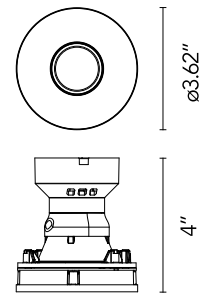

7.3W - 404lm - 2700K - CRI> 90 - Beam° 7

Eclectic Ø90. Non-adjustable Downlight. "Soft" style façade. Necessary installation pre-frames, not included (to be ordered separately). Recessed position of the LED: 41° cut-off angle. IP54 water tightness. Power LED light source*. Alternative options for lenses, orientation modules and style façades are available as spare parts.

Are you a professional and your project needs consulting and support?

[BOOK AN APPOINTMENT](#)

Main specifications

Mounting	Ceiling recessed
Environments	Indoor dry location
Light Source Type	LED
Light sources included	Yes
LED type	Power LED
Number of lamps	1
Power (W)	7.3
System flux (lm)	404

Physical

Color	Black
Recessed depth (in)	4.49
Net weight (lb)	0.58
Package volume (in)	244.09
IP internal	54

Download

[Family spec sheet](#) ZIP

[Mounting instructions](#) PDF

Photometric Files

[LDT / IES](#) ZIP

Technical Drawings

[2D](#) ZIP

[3D](#) ZIP