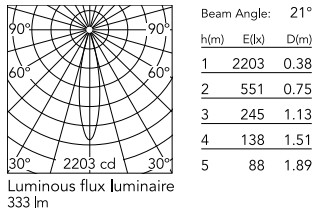

Physical

Colour	White
Orientation	Fixed
Recessed depth (mm)	114
Spot diameter (mm)	95
Length (mm)	95
Net weight (kg)	0.35
Package height (mm)	157
Package width (mm)	210
Package length (mm)	135
IP internal	54

Schematic light drawing

Photometric

Lighting type	Direct
Light distribution	Symmetric
CCT (K)	3000
CRI>	90
McAdam steps (SDCM)	2
Rf fidelity index	92
Rg gamut index	100
LED Life / Failure Ratio	L90B50>60.000h_Tc=85°C
Beam angle C0-180 (°)	23
Beam angle C90-270 (°)	23
UGR _L	<10