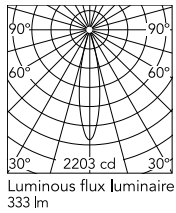

### Physical

Colour	Black
Orientation	Fixed
Recessed depth (mm)	114
Spot diameter (mm)	95
Length (mm)	95
Net weight (kg)	0.35
Package height (mm)	157
Package width (mm)	210
Package length (mm)	135
IP internal	54

### Technical Drawings

2D [↓ ZIP](#)

3D [↓ ZIP](#)

[🔒 Bim](#) [↓ ZIP](#)

## Schematic light drawing

Beam Angle: 21°

h(m)	E(lx)	D(m)
1	2203	0.38
2	551	0.75
3	245	1.13
4	138	1.51
5	88	1.89