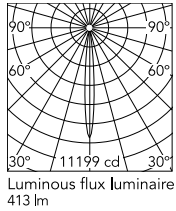

Physical

Colour	Black
Orientation	Fixed
Recessed depth (mm)	114
Spot diameter (mm)	95
Length (mm)	95
Net weight (kg)	0.35
Package height (mm)	157
Package width (mm)	210
Package length (mm)	135
IP internal	54

Schematic light drawing

Beam Angle: 10°

h(m)	E(lx)	D(m)
1	11199	0.17
2	2800	0.34
3	1244	0.50
4	700	0.67
5	448	0.84

Luminous flux Luminaire
413 lm

Photometric

Lighting type	Direct
Light distribution	Symmetric
CCT (K)	3000
CRI>	90
McAdam steps (SDCM)	2
Rf fidelity index	92
Rg gamut index	100
LED Life / Failure Ratio	L90B50>60.000h_Tc=85°C
Beam angle C0-180 (°)	12
Beam angle C90-270 (°)	12
UGR _L	<10