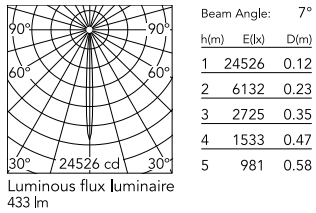

Physical

Colour	White
Orientation	Fixed
Recessed depth (mm)	114
Spot diameter (mm)	95
Length (mm)	95
Net weight (kg)	0.35
Package height (mm)	157
Package width (mm)	210
Package length (mm)	135
IP internal	54

Schematic light drawing

Photometric

Lighting type	Direct
Light distribution	Symmetric
CCT (K)	3000
CRI>	90
McAdam steps (SDCM)	2
Rf fidelity index	92
Rg gamut index	100
LED Life / Failure Ratio	L90B50>60.000h_Tc=85°C
Beam angle C0-180 (°)	7
Beam angle C90-270 (°)	7
UGR _L	<10