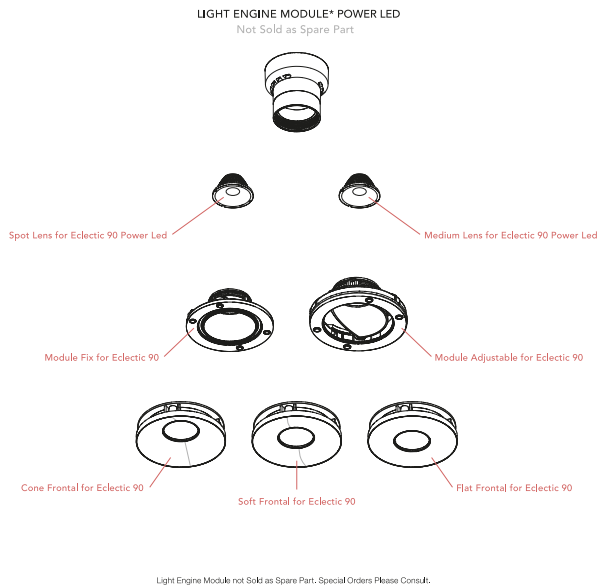

OPTIONAL  
Accessory

Optical

08.0728.00

Honeycomb for Eclectic 90

OPTIONAL  
Filter

Optical

08.0735.00

Colour Temperature Increaser  
Filter for Eclectic 90

OPTIONAL  
Filter

Optical

08.0736.00

Colour Temperature Decreaser  
for Eclectic 90

## Spare Parts

Super Spot Lens for Eclectic 90 Power Led	08.0718.00
Spot Lens for Eclectic 90 Power Led	08.0719.00
Medium Lens for Eclectic 90 Power Led	08.0720.00
Cone Frontal for Eclectic 90	08.0724.14
Cone Frontal for Eclectic 90	08.0724.40
Soft Frontal for Eclectic 90	08.0725.14
Soft Frontal for Eclectic 90	08.0725.40
Flat Frontal for Eclectic 90	08.0726.14
Flat Frontal for Eclectic 90	08.0726.40
Module Fix for Eclectic 90	08.0741.00
Module Adjustable for Eclectic 90	08.0742.00