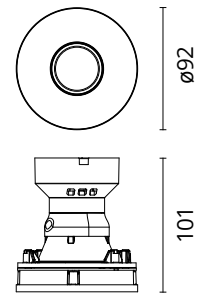

Main specifications

Mounting	Ceiling recessed
Environments	Indoor dry location
Light source type	LED
Light sources included	Yes
LED type	Power LED
Number of lamps	1
Power (W)	7
System power (W)	9.3
Lumen Output (lm)	386
Efficacy (lm/W)	55

Physical

Colour	Black
Orientation	Fixed
Recessed depth (mm)	114
Spot diameter (mm)	95
Length (mm)	95
Net weight (kg)	0.35
Package height (mm)	157
Package width (mm)	210
Package length (mm)	135
IP internal	54

Download

Mounting instructions [↓ PDF](#)

Photometric Files

LDT / IES [↓ ZIP](#)

Technical Drawings

2D [↓ ZIP](#)

3D [↓ ZIP](#)

[Bim](#) [↓ ZIP](#)