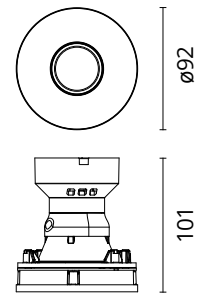

Main specifications

Mounting	Ceiling recessed
Environments	Indoor dry location
Light source type	LED
Light sources included	Yes
LED type	Power LED
Number of lamps	1
Power (W)	7
System power (W)	9.3
Lumen Output (lm)	387
Efficacy (lm/W)	55

Physical

Colour	White
Orientation	Fixed
Recessed depth (mm)	114
Spot diameter (mm)	95
Length (mm)	95
Net weight (kg)	0.35
Package height (mm)	157
Package width (mm)	210
Package length (mm)	135
IP internal	54

Download

Mounting instructions [↓ PDF](#)

Photometric Files

LDT / IES [↓ ZIP](#)

Technical Drawings

2D [↓ ZIP](#)

3D [↓ ZIP](#)

[Bim](#) [↓ ZIP](#)