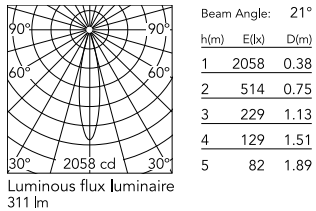

Physical

Colour	White
Orientation	Fixed
Recessed depth (mm)	114
Spot diameter (mm)	95
Length (mm)	95
Net weight (kg)	0.35
Package height (mm)	157
Package width (mm)	210
Package length (mm)	135
IP internal	54

Schematic light drawing

Photometric

Lighting type	Direct
Light distribution	Symmetric
CCT (K)	2700
CRI>	90
McAdam steps (SDCM)	2
Rf fidelity index	88
Rg gamut index	94
LED Life / Failure Ratio	L90B50>60.000h_Tc=85°C
Beam angle C0-180 (°)	23
Beam angle C90-270 (°)	23
UGR _L	<10