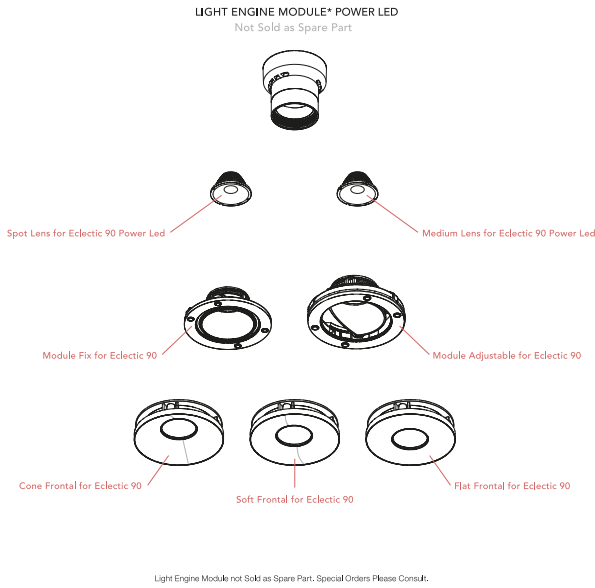

OPTIONAL
Accessory

Optical

08.0728.00

Honeycomb for Eclectic 90

OPTIONAL
Filter

Optical

08.0735.00

Colour Temperature Increaser
Filter for Eclectic 90

OPTIONAL
Filter

Optical

08.0736.00

Colour Temperature Decreaser
for Eclectic 90

Spare Parts

Super Spot Lens for Eclectic 90 Power Led	08.0718.00
Spot Lens for Eclectic 90 Power Led	08.0719.00
Medium Lens for Eclectic 90 Power Led	08.0720.00
Cone Frontal for Eclectic 90	08.0724.14
Cone Frontal for Eclectic 90	08.0724.40
Soft Frontal for Eclectic 90	08.0725.14
Soft Frontal for Eclectic 90	08.0725.40
Flat Frontal for Eclectic 90	08.0726.14
Flat Frontal for Eclectic 90	08.0726.40
Module Fix for Eclectic 90	08.0741.00
Module Adjustable for Eclectic 90	08.0742.00