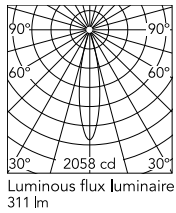

### Physical

Colour	Black
Orientation	Fixed
Recessed depth (mm)	114
Spot diameter (mm)	95
Length (mm)	95
Net weight (kg)	0.35
Package height (mm)	157
Package width (mm)	210
Package length (mm)	135
IP internal	54

### Technical Drawings

2D [↓ ZIP](#)

3D [↓ ZIP](#)

[🔒 Bim](#) [↓ ZIP](#)

## Schematic light drawing