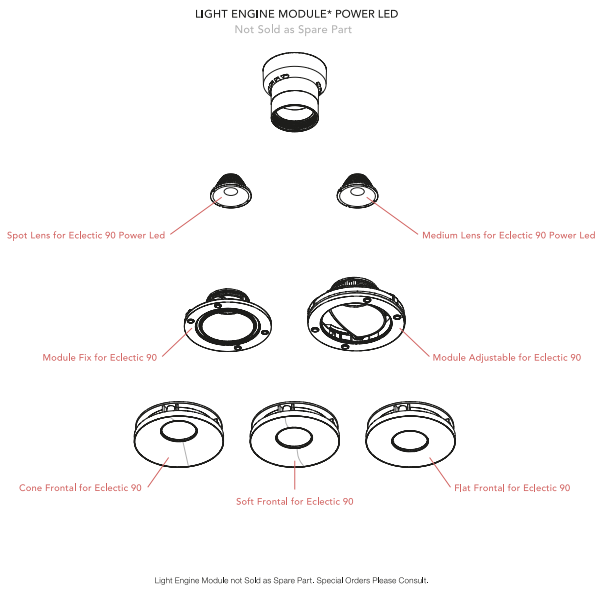

OPTIONAL  
Accessory

Optical

08.0728.00

Honeycomb for Eclectic 90

OPTIONAL  
Filter

Optical

08.0735.00

Colour Temperature Increaser  
Filter for Eclectic 90

OPTIONAL  
Filter

Optical

08.0736.00

Colour Temperature Decreaser  
for Eclectic 90

## Spare Parts

Super Spot Lens for Eclectic 90 Power Led	08.0718.00
Spot Lens for Eclectic 90 Power Led	08.0719.00
Medium Lens for Eclectic 90 Power Led	08.0720.00
Cone Frontal for Eclectic 90	08.0724.14
Cone Frontal for Eclectic 90	08.0724.40
Soft Frontal for Eclectic 90	08.0725.14
Soft Frontal for Eclectic 90	08.0725.40
Flat Frontal for Eclectic 90	08.0726.14
Flat Frontal for Eclectic 90	08.0726.40
Module Fix for Eclectic 90	08.0741.00
Module Adjustable for Eclectic 90	08.0742.00