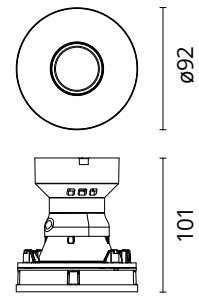

Main specifications

Mounting	Ceiling recessed
Environments	Indoor dry location
Light source type	LED
Light sources included	Yes
LED type	Power LED
Number of lamps	1
Power (W)	7
System power (W)	9.3
Lumen Output (lm)	387
Efficacy (lm/W)	55

Physical

Colour	Black
Orientation	Fixed
Recessed depth (mm)	114
Spot diameter (mm)	95
Length (mm)	95
Net weight (kg)	0.35
Package height (mm)	157
Package width (mm)	210
Package length (mm)	135
IP internal	54

Download

Mounting instructions [↓ PDF](#)

Photometric Files

LDT / IES [↓ ZIP](#)

Technical Drawings

2D [↓ ZIP](#)

3D [↓ ZIP](#)

[🔒 Bim](#) [↓ ZIP](#)