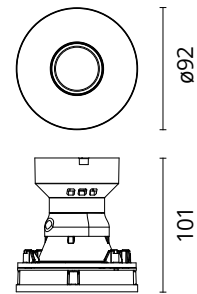

Main specifications

Mounting	Ceiling recessed
Environments	Indoor dry location
Light source type	LED
Light sources included	Yes
LED type	Power LED
Number of lamps	1
Power (W)	7
System power (W)	9.3
Lumen Output (lm)	399
Efficacy (lm/W)	57

Physical

Colour	White
Orientation	Fixed
Recessed depth (mm)	114
Spot diameter (mm)	95
Length (mm)	95
Net weight (kg)	0.35
Package height (mm)	157
Package width (mm)	210
Package length (mm)	135
IP internal	54

Download

[Mounting instructions](#) PDF

Photometric Files

[LDT / IES](#) ZIP

Technical Drawings

[2D](#) ZIP

[3D](#) ZIP

[Bim](#) ZIP