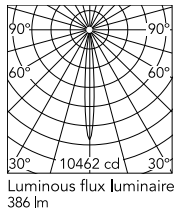

Physical

Colour	Black
Orientation	Fixed
Recessed depth (mm)	114
Spot diameter (mm)	95
Length (mm)	95
Net weight (kg)	0.35
Package height (mm)	157
Package width (mm)	210
Package length (mm)	135
IP internal	54

Schematic light drawing

h(m)	E(lx)	D(m)
1	10462	0.17
2	2615	0.34
3	1162	0.50
4	654	0.67
5	418	0.84

Photometric

Lighting type	Direct
Light distribution	Symmetric
CCT (K)	2700
CRI>	90
McAdam steps (SDCM)	2
Rf fidelity index	88
Rg gamut index	94
LED Life / Failure Ratio	L90B50>60.000h_Tc=85°C
Beam angle C0-180 (°)	12
Beam angle C90-270 (°)	12
UGR _L	<10