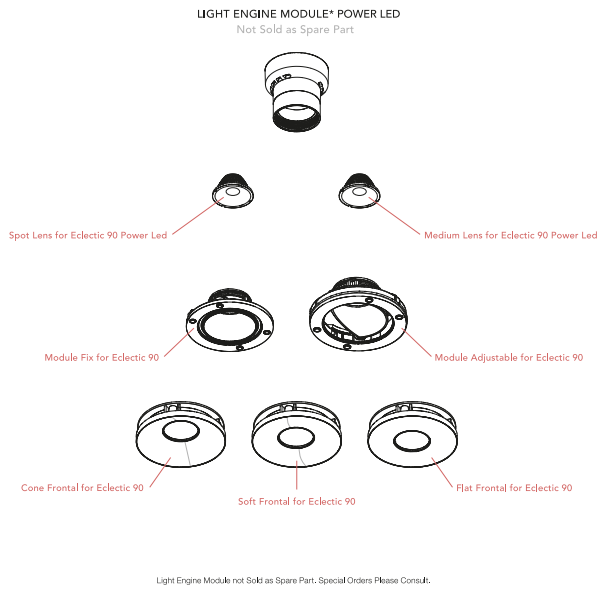

OPTIONAL
Accessory

Optical

08.0728.00

Honeycomb for Eclectic 90

OPTIONAL
Filter

Optical

08.0735.00

Colour Temperature Increaser
Filter for Eclectic 90

OPTIONAL
Filter

Optical

08.0736.00

Colour Temperature Decreaser
for Eclectic 90

Spare Parts

Super Spot Lens for Eclectic 90 Power Led	08.0718.00
Spot Lens for Eclectic 90 Power Led	08.0719.00
Medium Lens for Eclectic 90 Power Led	08.0720.00
Cone Frontal for Eclectic 90	08.0724.14
Cone Frontal for Eclectic 90	08.0724.40
Soft Frontal for Eclectic 90	08.0725.14
Soft Frontal for Eclectic 90	08.0725.40
Flat Frontal for Eclectic 90	08.0726.14
Flat Frontal for Eclectic 90	08.0726.40
Module Fix for Eclectic 90	08.0741.00
Module Adjustable for Eclectic 90	08.0742.00