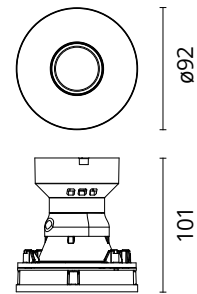

Main specifications

Mounting	Ceiling recessed
Environments	Indoor dry location
Light source type	LED
Light sources included	Yes
LED type	Power LED
Number of lamps	1
Power (W)	7
System power (W)	9.3
Lumen Output (lm)	399
Efficacy (lm/W)	57

Physical

Colour	Black
Orientation	Fixed
Recessed depth (mm)	114
Spot diameter (mm)	95
Length (mm)	95
Net weight (kg)	0.35
Package height (mm)	157
Package width (mm)	210
Package length (mm)	135
IP internal	54

Download

Mounting instructions [↓ PDF](#)

Photometric Files

LDT / IES [↓ ZIP](#)

Technical Drawings

2D [↓ ZIP](#)

3D [↓ ZIP](#)

[🔒 Bim](#) [↓ ZIP](#)