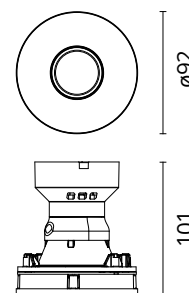

Main specifications

Mounting	Ceiling recessed
Environments	Indoor dry location
Light source type	LED
Light sources included	Yes
LED type	Power LED
Number of lamps	1
Power (W)	7
System power (W)	9.3
Lumen Output (lm)	376
Efficacy (lm/W)	54

Physical

Colour	White
Orientation	Fixed
Recessed depth (mm)	114
Spot diameter (mm)	95
Length (mm)	95
Net weight (kg)	0.35
Package height (mm)	157
Package width (mm)	210
Package length (mm)	135
IP internal	54

Download

[Mounting instructions](#) PDF

Photometric Files

[LDT / IES](#) ZIP

Technical Drawings

[2D](#) ZIP

[3D](#) ZIP

[Bim](#) ZIP