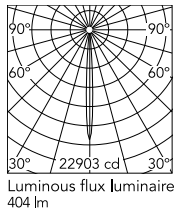

Physical

Colour	White
Orientation	Fixed
Recessed depth (mm)	114
Spot diameter (mm)	95
Length (mm)	95
Net weight (kg)	0.35
Package height (mm)	157
Package width (mm)	210
Package length (mm)	135
IP internal	54

Schematic light drawing

Beam Angle: 7°

h(m)	E(lx)	D(m)
1	22903	0.12
2	5726	0.23
3	2545	0.35
4	1431	0.47
5	916	0.58

Photometric

Lighting type	Direct
Light distribution	Symmetric
CCT (K)	2700
CRI>	90
McAdam steps (SDCM)	2
Rf fidelity index	88
Rg gamut index	94
LED Life / Failure Ratio	L90B50>60.000h_Tc=85°C
Beam angle C0-180 (°)	7
Beam angle C90-270 (°)	7
UGR _L	<10