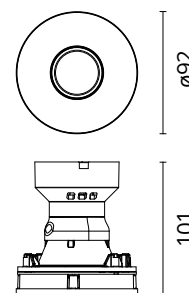

10.5W - 896lm - 3000K - CRI> 90 - Beam° 15

Eclectic Ø90. Non-adjustable Downlight. "Soft" style façade. Necessary installation pre-frames, not included (to be ordered separately). Recessed position of the LED: 41° cut-off angle. IP54 water tightness. Alternative options for lenses, orientation modules and style façades are available as spare parts.

Are you a professional and your project needs consulting and support?

[BOOK AN APPOINTMENT](#)