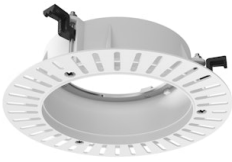

Installation

08.0671.14

Trim Frame

REQUIRED
Frame

Installation

08.0671.40

Trim Frame

Continuous current supply
source of 240V - 50/60Hz with
dimmable Dali 2, Push dimming.
150mA - 7.8W / 200mA - 10.4W /
250mA - 13W / 300mA - 15.6W /
350mA - 18.2W / 400mA - 20.8W
/ 500mA - 26W / 600mA - 31.2W
/ 700mA - 36.4W / 750mA - 39W
/ 800mA - 41.6...