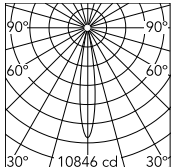

Physical

Colour	White
Orientation	Fixed
Recessed depth (mm)	114
Spot diameter (mm)	95
Length (mm)	95
Net weight (kg)	0.29
Package height (mm)	157
Package width (mm)	210
Package length (mm)	135
IP internal	54

Schematic light drawing

Beam Angle: 15°

h(m)	E(lx)	D(m)
1	10846	0.27
2	2712	0.54
3	1205	0.81
4	678	1.09
5	434	1.36

Luminous flux Luminaire
896 lm

Photometric

Lighting type	Direct
Light distribution	Symmetric
CCT (K)	3000
CRI>	90
McAdam steps (SDCM)	2
Rf fidelity index	92
Rg gamut index	98
LED Life / Failure Ratio	L70B50>55.000h_Tc=85°C
Beam angle C0-180 (°)	15
Beam angle C90-270 (°)	15
UGR _L	<10