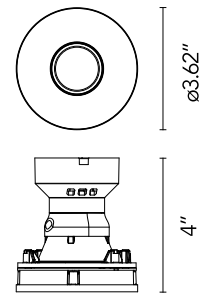

7.3W - 320lm - 2700K - CRI> 90 - Beam° 21

Eclectic Ø90. Non-adjustable Downlight. "Flat" style façade. Necessary installation pre-frames, not included (to be ordered separately). Recessed position of the LED: 49° cut-off angle. IP54 water tightness. Power LED light source*. Alternative options for lenses, orientation modules and style façades are available as spare parts.

Are you a professional and your project needs consulting and support?

[BOOK AN APPOINTMENT](#)

Main specifications

Mounting	Ceiling recessed
Environments	Indoor dry location
Light Source Type	LED
Light sources included	Yes
LED type	Power LED
Number of lamps	1
Power (W)	7.3
System flux (lm)	320

Physical

Color	White
Recessed depth (in)	4.49
Net weight (lb)	0.58
Package volume (in)	244.09
IP internal	54

Download

[Family spec sheet](#) ZIP

[Mounting instructions](#) PDF

Photometric Files

[LDT / IES](#) ZIP

Technical Drawings

[2D](#) ZIP

[3D](#) ZIP