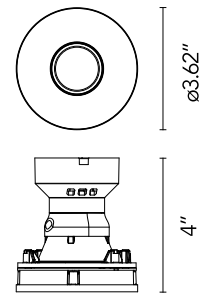

7.3W - 320lm - 2700K - CRI> 90 - Beam° 21

Eclectic Ø90. Non-adjustable Downlight. "Flat" style façade. Necessary installation pre-frames, not included (to be ordered separately). Recessed position of the LED: 49° cut-off angle. IP54 water tightness. Power LED light source*. Alternative options for lenses, orientation modules and style façades are available as spare parts.

Are you a professional and your project needs consulting and support?

BOOK AN APPOINTMENT

Main specifications

Mounting	Ceiling recessed
Environments	Indoor dry location
Light Source Type	LED
Light sources included	Yes
LED type	Power LED
Number of lamps	1
Power (W)	7.3
System flux (lm)	320

Physical

Color	Black
Recessed depth (in)	4.49
Net weight (lb)	0.58
Package volume (in)	244.09
IP internal	54

Download

Family spec sheet [↓ ZIP](#)
Mounting instructions [↓ PDF](#)

Photometric Files

LDT / IES [↓ ZIP](#)

Technical Drawings

2D [↓ ZIP](#)
3D [↓ ZIP](#)