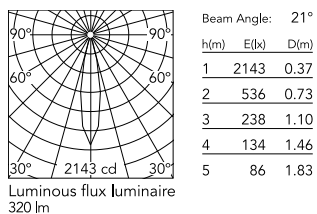

Physical

Color	Black
Recessed depth (in)	4.49
Net weight (lb)	0.58
Package volume (in)	244.09
IP internal	54

Download

Family spec sheet [↓ ZIP](#)
Mounting instructions [↓ PDF](#)

Photometric Files

LDT / IES [↓ ZIP](#)

Technical Drawings

2D [↓ ZIP](#)
3D [↓ ZIP](#)

Ecodesign and Energy Labelling

 Replaceable (LED only) light source by an end-user

Schematic light drawing

Photometric

Lighting type	Direct
CCT (K)	2700
CRI>	90
McAdam steps (SDCM)	2700
Rf fidelity index	88
Rg gamut index	94
Beam angle C0-180 (°)	21
Beam angle C90-270 (°)	21