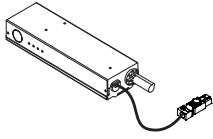

Technical Drawings

2D [↓ ZIP](#)
3D [↓ ZIP](#)

Ecodesign and Energy Labelling

 Replaceable (LED only) light source by an end-user

Schematic light drawing

Photometric

Lighting type	Direct
CCT (K)	2700
CRI>	90
McAdam steps (SDCM)	2700
Rf fidelity index	88
Rg gamut index	94
Beam angle C0-180 (°)	21
Beam angle C90-270 (°)	21

Electrical

Insulation class	II
LED current (mA)	600
Driver	Attached Splice Box

Accessories & Power Supply

REQUIRED

06.0399.00.90

Splice Box 600mA 1-10V for Eclectic 70&90

REQUIRED
Frame

Installation