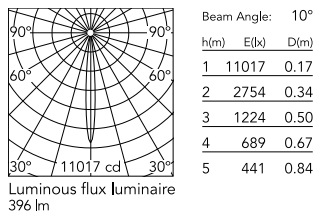

Physical

Color	Black
Recessed depth (in)	4.49
Net weight (lb)	0.58
Package volume (in)	244.09
IP internal	54

Download

Family spec sheet [↓ ZIP](#)
Mounting instructions [↓ PDF](#)

Photometric Files

LDT / IES [↓ ZIP](#)

Technical Drawings

2D [↓ ZIP](#)
3D [↓ ZIP](#)

Ecodesign and Energy Labelling

 Replaceable (LED only) light source by an end-user

Schematic light drawing

Photometric

Lighting type	Direct
CCT (K)	2700
CRI>	90
McAdam steps (SDCM)	2700
Rf fidelity index	88
Rg gamut index	94
Beam angle C0-180 (°)	10
Beam angle C90-270 (°)	10