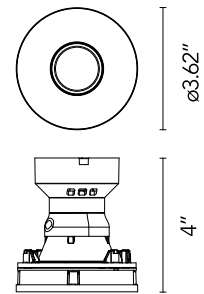

7.3W - 396lm - 2700K - CRI> 90 - Beam° 10

Eclectic Ø90. Non-adjustable Downlight. "Flat" style façade. Necessary installation pre-frames, not included (to be ordered separately). Recessed position of the LED: 49° cut-off angle. IP54 water tightness. Power LED light source*. Alternative options for lenses, orientation modules and style façades are available as spare parts.

Are you a professional and your project needs consulting and support?

BOOK AN APPOINTMENT

Main specifications

Mounting	Ceiling recessed
Environments	Indoor dry location
Light Source Type	LED
Light sources included	Yes
LED type	Power LED
Number of lamps	1
Power (W)	7.3
System flux (lm)	396

Physical

Color	Black
Recessed depth (in)	4.49
Net weight (lb)	0.58
Package volume (in)	244.09
IP internal	54

Download

Family spec sheet [↓ ZIP](#)
Mounting instructions [↓ PDF](#)

Photometric Files

LDT / IES [↓ ZIP](#)

Technical Drawings

2D [↓ ZIP](#)
3D [↓ ZIP](#)