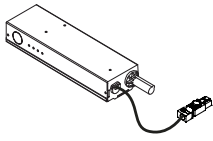

Technical Drawings

2D [↓ ZIP](#)
3D [↓ ZIP](#)

Ecodesign and Energy Labelling

 Replaceable (LED only) light source by an end-user

Schematic light drawing

Photometric

Lighting type	Direct
CCT (K)	2700
CRI>	90
McAdam steps (SDCM)	2700
Rf fidelity index	88
Rg gamut index	94
Beam angle C0-180 (°)	10
Beam angle C90-270 (°)	10

Electrical

Insulation class	II
LED current (mA)	600
Driver	Attached Splice Box

Accessories & Power Supply

REQUIRED

06.0399.00.90

Splice Box 600mA 1-10V for Eclectic 70&90

REQUIRED
Frame

Installation